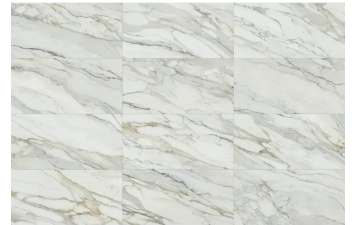

Calacatta Gold Marble Look 24x48 Polished Porcelain Tile

[View Product](#)

| | |
|---------------------|--|
| SKU | ATIMPARBCOR2448 |
| Item size | 23.5x47.2 inch |
| Tile Finish | Polished |
| Coverage | 7.710 |
| Sold By | box |
| Sq Ft Per Box | 15.420 |
| Tile Use | Outdoors, Indoor Walls, Light traffic floors, High traffic floors, Shower Walls, Shower Floor, Steam Room, Swimming Pool, Heat areas up to 150F, Commercial walls, Commercial Floors |
| Tile Edges | Rectified |
| Recommended Grout 1 | Laticrete Permacolor |

| | |
|---------------------|------------------------|
| Material | Porcelain |
| Thickness | 13/32 inch |
| Mounting type | Loose |
| Priced By | sf |
| Pieces Per Box | 2 |
| Weight | 4.84 |
| Shade Variation | V2 (slight) |
| Recommended thinset | Laticrete 254 Platinum |
| Country of Origin | Spain |