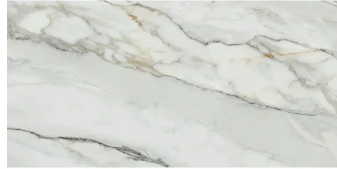

Calacatta Gold Marble Look 24x48 Polished Porcelain Tile

[View Product](#)

SKU	ATIMPARBCOR2448
Item size	23.5x47.2 inch
Tile Finish	Polished
Coverage	7.710
Sold By	box
Sq Ft Per Box	15.420
Tile Use	Outdoors, Indoor Walls, Light traffic floors, High traffic floors, Shower Walls, Shower Floor, Steam Room, Swimming Pool, Heat areas up to 150F, Commercial walls, Commercial Floors
Tile Edges	Rectified
Recommended Grout 1	Laticrete Permacolor

Material	Porcelain
Thickness	13/32 inch
Mounting type	Loose
Priced By	sf
Pieces Per Box	2
Weight	4.84
Shade Variation	V2 (slight)
Recommended thinset	Laticrete 254 Platinum
Country of Origin	Spain