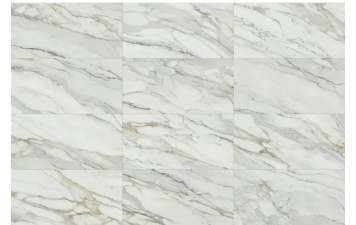

Calacatta Gold Marble Look 24x48 Polished Porcelain Tile

[View Product](#)

SKU	ATIMPARBCOR2448
Item size	23.5x47.2 inch
Tile Finish	Polished
Coverage	7.710
Sold By	box
Sq Ft Per Box	15.420
Tile Use	Outdoors, Indoor Walls, Light traffic floors, High traffic floors, Shower Walls, Shower Floor, Steam Room, Swimming Pool, Heat areas up to 150F, Commercial walls, Commercial Floors
Tile Edges	Rectified
Recommended Grout 1	Laticrete Permacolor

Material	Porcelain
Thickness	13/32 inch
Mounting type	Loose
Priced By	sf
Pieces Per Box	2
Weight	4.84
Shade Variation	V2 (slight)
Recommended thinset	Laticrete 254 Platinum
Country of Origin	Spain