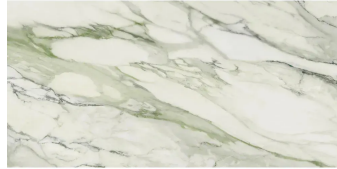

# Calacatta Green Marble Look 24x48 Polished Porcelain Tile

[View Product](#)

SKU	ATIMPARBGRN2448	Material	Porcelain
Item size	23.5x47.2 inch	Thickness	13/32 inch
Tile Finish	Polished	Mounting type	Loose
Coverage	7.710	Priced By	sf
Sold By	box	Pieces Per Box	2
Sq Ft Per Box	15.420	Weight	4.84
Tile Use	Outdoors, Indoor Walls, Light traffic floors, High traffic floors, Shower Walls, Shower Floor, Steam Room, Swimming Pool, Heat areas up to 150F, Commercial walls, Commercial Floors	Shade Variation	V2 (slight)
Tile Edges	Rectified	Recommended thinset	Laticrete 254 Platinum
Recommended Grout 1	Laticrete Permacolor	Country of Origin	Spain