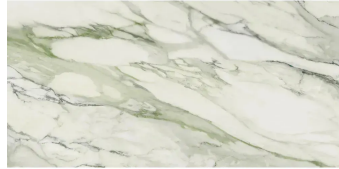

# Calacatta Green Marble Look 24x48 Polished Porcelain Tile

[View Product](#)

SKU	ATIMPARBGRN2448
Item size	23.5x47.2 inch
Tile Finish	Polished
Coverage	7.710
Sold By	box
Sq Ft Per Box	15.420
Tile Use	Outdoors, Indoor Walls, Light traffic floors, High traffic floors, Shower Walls, Shower Floor, Steam Room, Swimming Pool, Heat areas up to 150F, Commercial walls, Commercial Floors
Tile Edges	Rectified
Recommended Grout 1	Laticrete Permacolor

Material	Porcelain
Thickness	13/32 inch
Mounting type	Loose
Priced By	sf
Pieces Per Box	2
Weight	4.84
Shade Variation	V2 (slight)
Recommended thinset	Laticrete 254 Platinum
Country of Origin	Spain