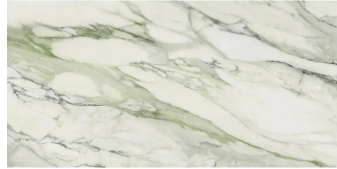

# Calacatta Green Marble Look 24x48 Polished Porcelain Tile

[View Product](#)

SKU	ATIMPARBGRN2448	Material	Porcelain
Item size	23.5x47.2 inch	Thickness	13/32 inch
Tile Finish	Polished	Mounting type	Loose
Coverage	7.710	Priced By	sf
Sold By	box	Pieces Per Box	2
Sq Ft Per Box	15.420	Weight	4.84
Tile Use	Outdoors, Indoor Walls, Light traffic floors, High traffic floors, Shower Walls, Shower Floor, Steam Room, Swimming Pool, Heat areas up to 150F, Commercial walls, Commercial Floors	Shade Variation	V2 (slight)
Tile Edges	Rectified	Recommended thinset	Laticrete 254 Platinum
Recommended Grout 1	Laticrete Permacolor	Country of Origin	Spain