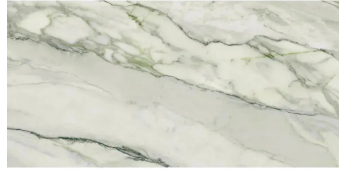

Calacatta Green Marble Look 24x48 Matte Porcelain Tile

[View Product](#)

SKU	ATIMPARBGRNMAT2448
Item size	23.5x47.2 inch
Tile Finish	Matte
Coverage	7.710
Sold By	box
Sq Ft Per Box	15.420
Tile Use	Outdoors, Indoor Walls, Light traffic floors, High traffic floors, Shower Walls, Shower Floor, Steam Room, Swimming Pool, Heat areas up to 150F, Commercial walls, Commercial Floors
Tile Edges	Rectified
Recommended Grout 1	Laticrete Permacolor

Material	Porcelain
Thickness	13/32 inch
Mounting type	Loose
Priced By	sf
Pieces Per Box	2
Weight	4.84
Shade Variation	V2 (slight)
Recommended thinset	Laticrete 254 Platinum
Country of Origin	Spain