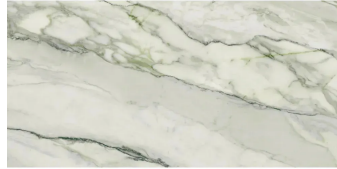

# Calacatta Green Marble Look 24x48 Matte Porcelain Tile

[View Product](#)

SKU	ATIMPARBGRNMAT2448
Item size	23.5x47.2 inch
Tile Finish	Matte
Coverage	7.710
Sold By	box
Sq Ft Per Box	15.420
Tile Use	Outdoors, Indoor Walls, Light traffic floors, High traffic floors, Shower Walls, Shower Floor, Steam Room, Swimming Pool, Heat areas up to 150F, Commercial walls, Commercial Floors
Tile Edges	Rectified
Recommended Grout 1	Laticrete Permacolor

Material	Porcelain
Thickness	13/32 inch
Mounting type	Loose
Priced By	sf
Pieces Per Box	2
Weight	4.84
Shade Variation	V2 (slight)
Recommended thinset	Laticrete 254 Platinum
Country of Origin	Spain