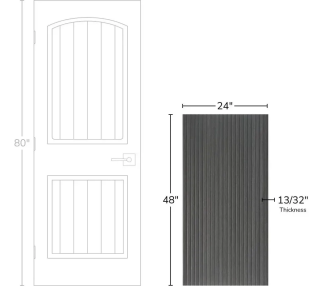

Black 24x48 Fluted Matte Porcelain Tile

[View Product](#)

SKU	ATZENDECBLK2448
Item size	23.7x47.25 inch
Tile Finish	Matte
Coverage	7.750
Sold By	box
Sq Ft Per Box	15.500
Tile Use	Outdoors, Indoor Walls, Light traffic floors, High traffic floors, Shower Walls, Shower Floor, Steam Room, Heat areas up to 150F, Commercial walls, Commercial Floors
Tile Edges	Rectified
Recommended Grout 1	Laticrete Permacolor

Material	Porcelain
Thickness	13/32 inch
Mounting type	Loose
Priced By	sf
Pieces Per Box	2
Weight	5.19
Shade Variation	V2 (slight)
Recommended thinset	Laticrete 254 Platinum
Country of Origin	Spain