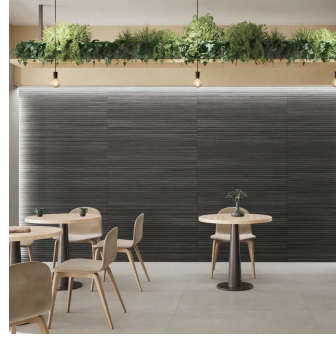

Black 24x48 Fluted Matte Porcelain Tile

[View Product](#)

SKU	ATZENDECBLK2448
Item size	23.7x47.25 inch
Tile Finish	Matte
Coverage	7.750
Sold By	box
Sq Ft Per Box	15.500
Tile Use	Outdoors, Indoor Walls, Light traffic floors, High traffic floors, Shower Walls, Shower Floor, Steam Room, Heat areas up to 150F, Commercial walls, Commercial Floors
Tile Edges	Rectified
Recommended Grout 1	Laticrete Permacolor