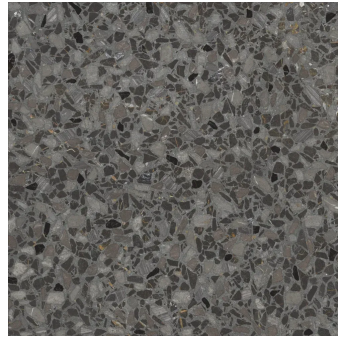

Black 36x36 Terrazzo Look Porcelain Tile

[View Product](#)

SKU	ATTEREGEBLK3636	Material	Porcelain
Item size	35.43x35.43 inch	Thickness	3/8 inch
Tile Finish		Mounting type	Loose
Coverage	8.719	Priced By	sf
Sold By	box	Pieces Per Box	1
Sq Ft Per Box	8.719	Weight	
Tile Use	Outdoors, Indoor Walls, Light traffic floors, High traffic floors, Shower Walls, Shower Floor, Steam Room, Heat areas up to 150F, Commercial walls, Commercial Floors	Shade Variation	V2 (slight)
Tile Edges	Rectified	Recommended thinset	Laticrete 254 Platinum
Recommended Grout 1	Laticrete Permacolor	Country of Origin	Spain