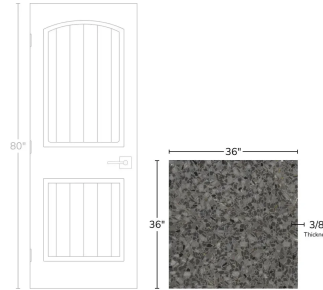

Black 36x36 Terrazzo Look Porcelain Tile

[View Product](#)

SKU	ATTEREGEBLK3636	Material	Porcelain
Item size	35.43x35.43 inch	Thickness	3/8 inch
Tile Finish		Mounting type	Loose
Coverage	8.719	Priced By	sf
Sold By	box	Pieces Per Box	1
Sq Ft Per Box	8.719	Weight	
Tile Use	Outdoors, Indoor Walls, Light traffic floors, High traffic floors, Shower Walls, Shower Floor, Steam Room, Heat areas up to 150F, Commercial walls, Commercial Floors	Shade Variation	V2 (slight)
Tile Edges	Rectified	Recommended thinset	Laticrete 254 Platinum
Recommended Grout 1	Laticrete Permacolor	Country of Origin	Spain