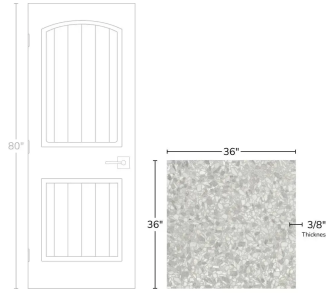

# White 36x36 Terrazzo Look Porcelain Tile

[View Product](#)

SKU	ATTEREGEWHT3637
Item size	35.43x35.43 inch
Tile Finish	
Coverage	8.719
Sold By	box
Sq Ft Per Box	8.719
Tile Use	Outdoors, Indoor Walls, Light traffic floors, High traffic floors, Shower Walls, Shower Floor, Steam Room, Heat areas up to 150F, Commercial walls, Commercial Floors
Tile Edges	Rectified
Recommended Grout 1	Laticrete Permacolor

Material	Porcelain
Thickness	3/8 inch
Mounting type	Loose
Priced By	sf
Pieces Per Box	1
Weight	
Shade Variation	V2 (slight)
Recommended thinset	Laticrete 254 Platinum