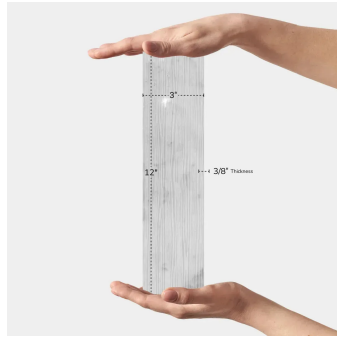

Wave Carrara 3x12 3D Textured Marble Tile

[View Product](#)

| | |
|---------------------|--|
| SKU | ATEFT4402CAA |
| Item size | 3x12 inch |
| Tile Finish | Textured |
| Coverage | 0.250 |
| Sold By | box |
| Sq Ft Per Box | 5.000 |
| Tile Use | Outdoors, Indoor Walls, Light traffic floors, High traffic floors, Shower Walls, Shower Floor, Heat areas up to 150F, Commercial walls |
| Recommended Grout 1 | Laticrete Permacolor White |

| | |
|---------------------|------------------------|
| Material | Bianco Carrara |
| Thickness | 3/8 inch |
| Mounting type | Loose |
| Priced By | sf |
| Pieces Per Box | 20 |
| Weight | 4.5 |
| Recommended thinset | Laticrete 254 Platinum |
| Country of Origin | China |