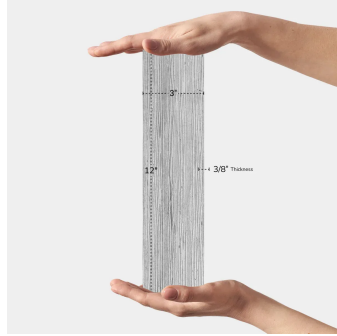

Wave Gray 3x12 3D Textured Marble Tile

[View Product](#)

SKU	ATEFT4402GRA	Material	Limestone
Item size	3x12 inch	Thickness	3/8 inch
Tile Finish	Textured	Mounting type	Loose
Coverage	0.250	Priced By	sf
Sold By	box	Pieces Per Box	20
Sq Ft Per Box	5.000	Weight	4.5
Tile Use	Outdoors, Indoor Walls, Light traffic floors, High traffic floors, Shower Walls, Shower Floor, Steam Room, Heat areas up to 150F, Commercial walls	Recommended thinset	Laticrete 254 Platinum
Recommended Grout 1	Laticrete Permacolor White	Country of Origin	China