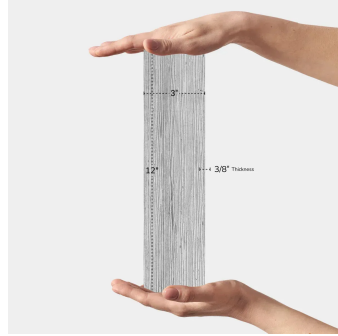

# Wave Gray 3x12 3D Textured Marble Tile

[View Product](#)

SKU	ATEFT4402GRA	Material	Limestone
Item size	3x12 inch	Thickness	3/8 inch
Tile Finish	Textured	Mounting type	Loose
Coverage	0.250	Priced By	sf
Sold By	box	Pieces Per Box	20
Sq Ft Per Box	5.000	Weight	4.5
Tile Use	Outdoors, Indoor Walls, Light traffic floors, High traffic floors, Shower Walls, Shower Floor, Steam Room, Heat areas up to 150F, Commercial walls	Recommended thinset	Laticrete 254 Platinum
Recommended Grout 1	Laticrete Permacolor White	Country of Origin	China