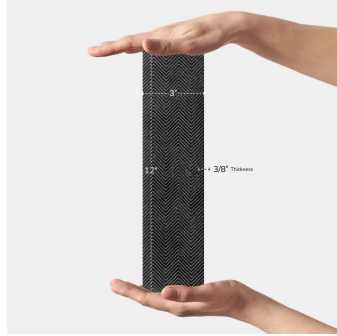

Chevron Black 3x12 3D Textured Marble Tile

[View Product](#)

SKU	ATEFT4403BLA	Material	Eastern Black
Item size	3x12 inch	Thickness	3/8 inch
Tile Finish	Textured	Mounting type	Loose
Coverage	0.250	Priced By	sf
Sold By	box	Pieces Per Box	20
Sq Ft Per Box	5.000	Weight	4.5
Tile Use	Outdoors, Indoor Walls, Light traffic floors, High traffic floors, Shower Walls, Shower Floor, Steam Room, Heat areas up to 150F, Commercial walls	Recommended thinset	Laticrete 254 Platinum
Recommended Grout 1	Laticrete Permacolor Raven Black	Country of Origin	China