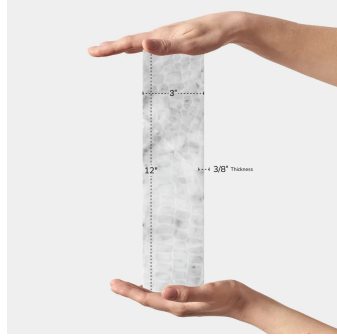

# Carrara 3x12 3D Deco Textured Marble Tile

[View Product](#)

SKU	ATEFT4404CAA	Material	Bianco Carrara
Item size	3x12 inch	Thickness	3/8 inch
Tile Finish	Textured	Mounting type	Loose
Coverage	0.250	Priced By	sf
Sold By	box	Pieces Per Box	20
Sq Ft Per Box	5.000	Weight	4.5
Tile Use	Outdoors, Indoor Walls, Light traffic floors, High traffic floors, Shower Walls, Shower Floor, Heat areas up to 150F, Commercial walls	Recommended thinset	Laticrete 254 Platinum
Recommended Grout 1	Laticrete Permacolor White	Country of Origin	China