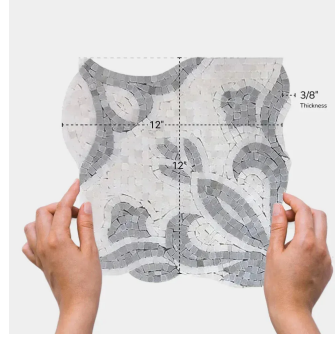

Mirabelle White & Gray Honed Mosaic Tile

[View Product](#)

SKU	ATPF4401A
Item size	12x12 inch
Tile Finish	Honed
Coverage	1.000
Sold By	sheet
Sq Ft Per Box	5.000
Tile Use	Outdoors, Indoor Walls, Light traffic floors, High traffic floors, Shower Walls, Shower Floor, Steam Room, Heat areas up to 150F, Commercial walls
Recommended Grout 1	Laticrete Permacolor White

Material	Paper White, Mugwort Blue
Thickness	3/8 inch
Mounting type	Mesh Mounted
Priced By	sheet
Pieces Per Box	5
Weight	8.36
Recommended thinset	Laticrete 254 Platinum
Country of Origin	China