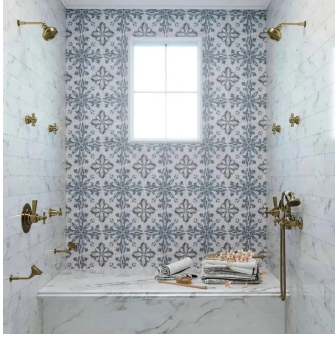

Mirabelle White & Gray Honed Mosaic Tile

[View Product](#)

SKU	ATPF4401A
Item size	12x12 inch
Tile Finish	Honed
Coverage	1.000
Sold By	sheet
Sq Ft Per Box	5.000
Tile Use	Outdoors, Indoor Walls, Light traffic floors, High traffic floors, Shower Walls, Shower Floor, Steam Room, Heat areas up to 150F, Commercial walls
Recommended Grout 1	Laticrete Permacolor White

Material	Paper White, Mugwort Blue
Thickness	3/8 inch
Mounting type	Mesh Mounted
Priced By	sheet
Pieces Per Box	5
Weight	8.36
Recommended thinset	Laticrete 254 Platinum
Country of Origin	China