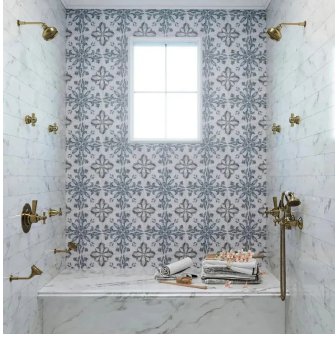

# Mirabelle White & Gray Honed Mosaic Tile

[View Product](#)

SKU	ATPF4401A
Item size	12x12 inch
Tile Finish	Honed
Coverage	1.000
Sold By	sheet
Sq Ft Per Box	5.000
Tile Use	Outdoors, Indoor Walls, Light traffic floors, High traffic floors, Shower Walls, Shower Floor, Steam Room, Heat areas up to 150F, Commercial walls
Recommended Grout 1	Laticrete Permacolor White

Material	Paper White, Mugwort Blue
Thickness	3/8 inch
Mounting type	Mesh Mounted
Priced By	sheet
Pieces Per Box	5
Weight	8.36
Recommended thinset	Laticrete 254 Platinum
Country of Origin	China