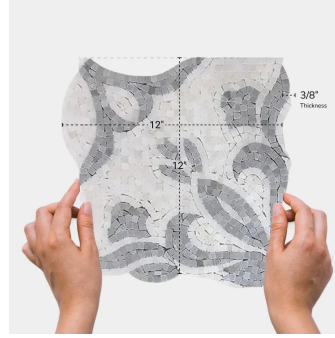

# Mirabelle White & Gray Honed Mosaic Tile

[View Product](#)

SKU	ATPF4401A
Item size	12x12 inch
Tile Finish	Honed
Coverage	1.000
Sold By	sheet
Sq Ft Per Box	5.000
Tile Use	Outdoors, Indoor Walls, Light traffic floors, High traffic floors, Shower Walls, Shower Floor, Steam Room, Heat areas up to 150F, Commercial walls
Recommended Grout 1	Laticrete Permacolor White

Material	Paper White, Mugwort Blue
Thickness	3/8 inch
Mounting type	Mesh Mounted
Priced By	sheet
Pieces Per Box	5
Weight	8.36
Recommended thinset	Laticrete 254 Platinum
Country of Origin	China