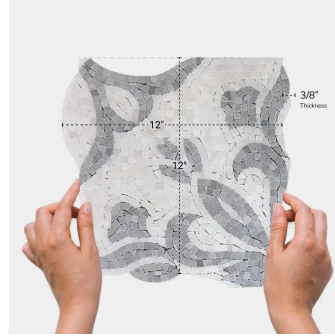

Mirabelle White & Gray Honed Mosaic Tile

[View Product](#)

SKU	ATPF4401A
Item size	12x12 inch
Tile Finish	Honed
Coverage	1.000
Sold By	sheet
Sq Ft Per Box	5.000
Tile Use	Outdoors, Indoor Walls, Light traffic floors, High traffic floors, Shower Walls, Shower Floor, Steam Room, Heat areas up to 150F, Commercial walls
Recommended Grout 1	Laticrete Permacolor White

Material	Paper White, Mugwort Blue
Thickness	3/8 inch
Mounting type	Mesh Mounted
Priced By	sheet
Pieces Per Box	5
Weight	8.36
Recommended thinset	Laticrete 254 Platinum
Country of Origin	China