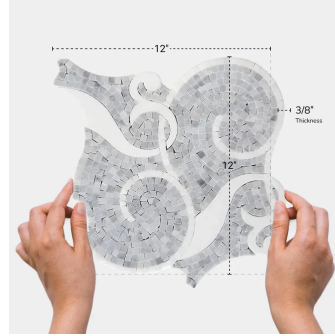

Mirabelle Carrara & Thassos Polished Mosaic Tile

[View Product](#)

SKU	ATPF4403A
Item size	12x12 inch
Tile Finish	Polished
Coverage	1.000
Sold By	sheet
Sq Ft Per Box	5.000
Tile Use	Outdoors, Indoor Walls, Light traffic floors, High traffic floors, Shower Walls, Shower Floor, Steam Room, Heat areas up to 150F, Commercial walls

Material	Carrara, Thassos White
Thickness	3/8 inch
Mounting type	Mesh Mounted
Priced By	sheet
Pieces Per Box	5
Weight	5.65
Recommended thinset	Laticrete 254 Platinum
Country of Origin	China

Recommended Grout 1 Laticrete Permacolor White