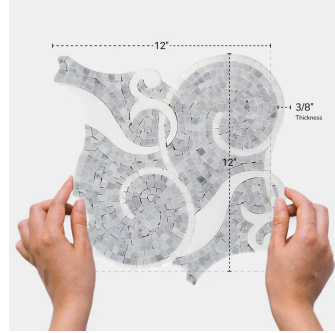

Mirabelle Carrara & Thassos Polished Mosaic Tile

[View Product](#)

SKU	ATPF4403A	Material	Carrara, Thassos White
Item size	12x12 inch	Thickness	3/8 inch
Tile Finish	Polished	Mounting type	Mesh Mounted
Coverage	1.000	Priced By	sheet
Sold By	sheet	Pieces Per Box	5
Sq Ft Per Box	5.000	Weight	5.65
Tile Use	Outdoors, Indoor Walls, Light traffic floors, High traffic floors, Shower Walls, Shower Floor, Steam Room, Heat areas up to 150F, Commercial walls	Recommended thinset	Laticrete 254 Platinum
Recommended Grout 1	Laticrete Permacolor White	Country of Origin	China