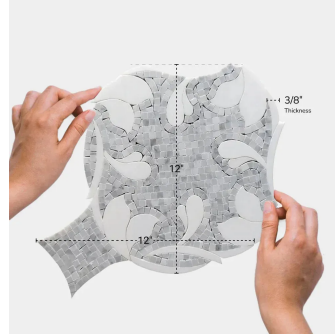

Mirabelle Bloom Carrara & Thassos Polished Mosaic Tile

[View Product](#)

SKU	ATPF4404A
Item size	12x12 inch
Tile Finish	Polished
Coverage	1.000
Sold By	sheet
Sq Ft Per Box	5.000
Tile Use	Outdoors, Indoor Walls, Light traffic floors, High traffic floors, Shower Walls, Shower Floor, Steam Room, Heat areas up to 150F, Commercial walls

Material	Carrara, Thassos White
Thickness	3/8 inch
Mounting type	Mesh Mounted
Priced By	sheet
Pieces Per Box	5
Weight	8.36
Recommended thinset	Laticrete 254 Platinum
Country of Origin	China

Recommended Grout 1 Laticrete Permacolor White