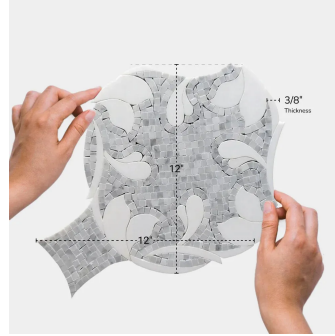

Mirabelle Bloom Carrara & Thassos Polished Mosaic Tile

[View Product](#)

SKU	ATPF4404A	Material	Carrara, Thassos White
Item size	12x12 inch	Thickness	3/8 inch
Tile Finish	Polished	Mounting type	Mesh Mounted
Coverage	1.000	Priced By	sheet
Sold By	sheet	Pieces Per Box	5
Sq Ft Per Box	5.000	Weight	8.36
Tile Use	Outdoors, Indoor Walls, Light traffic floors, High traffic floors, Shower Walls, Shower Floor, Steam Room, Heat areas up to 150F, Commercial walls	Recommended thinset	Laticrete 254 Platinum
Recommended Grout 1	Laticrete Permacolor White	Country of Origin	China