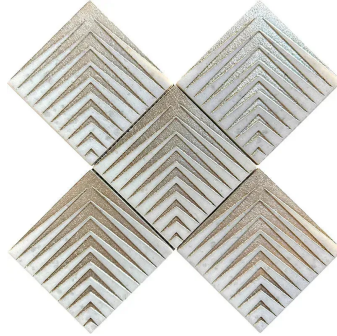

Agnes Arrow White & Gold 3D Marble Textured Mosaic Tile

[View Product](#)

SKU	ATRTZ GOLDA
Item size	11.2x11.2 inch
Tile Finish	Textured Foiled
Coverage	0.870
Sold By	sheet
Sq Ft Per Box	4.350
Tile Use	Indoor Walls, Light traffic floors, Shower Walls, Heat areas up to 150F, Commercial walls

Material	Ashen White Marble
Thickness	3/8 inch
Mounting type	Mesh Mounted
Priced By	sheet
Pieces Per Box	5
Weight	5
Recommended thinset	Laticrete 254 Platinum
Country of Origin	Turkey

Recommended Grout 1 Laticrete Permacolor White