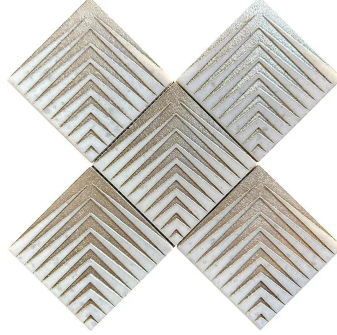

# Agnes Arrow White & Gold 3D Marble Textured Mosaic Tile

[View Product](#)

SKU	ARTTZ GOLDA
Item size	11.2x11.2 inch
Tile Finish	Textured   Foiled
Coverage	0.870
Sold By	sheet
Sq Ft Per Box	4.350
Tile Use	Indoor Walls, Light traffic floors, Shower Walls, Heat areas up to 150F, Commercial walls
Recommended Grout 1	Laticrete Permacolor White

Material	Ashen White Marble
Thickness	3/8 inch
Mounting type	Mesh Mounted
Priced By	sheet
Pieces Per Box	5
Weight	5
Recommended thinset	Laticrete 254 Platinum
Country of Origin	Turkey