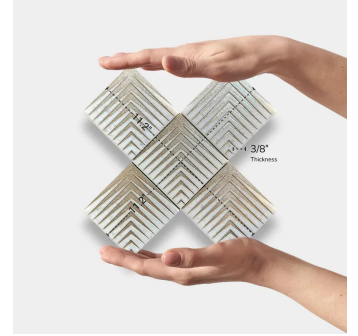

Agnes Arrow White & Gold 3D Marble Textured Mosaic Tile

[View Product](#)

SKU	ATRTZ GOLDA
Item size	11.2x11.2 inch
Tile Finish	Textured Foiled
Coverage	0.870
Sold By	sheet
Sq Ft Per Box	4.350
Tile Use	Indoor Walls, Light traffic floors, Shower Walls, Heat areas up to 150F, Commercial walls

Material	Ashen White Marble
Thickness	3/8 inch
Mounting type	Mesh Mounted
Priced By	sheet
Pieces Per Box	5
Weight	5
Recommended thinset	Laticrete 254 Platinum
Country of Origin	Turkey

Recommended Grout 1 Laticrete Permacolor White