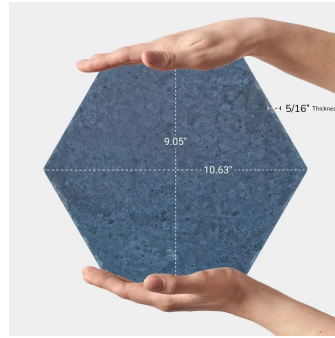

Blue 9" Hexagon Matte Porcelain Tile

[View Product](#)

SKU	ATHEXAZL
Item size	9.05x10.63 inch
Tile Finish	Matte
Coverage	0.505
Sold By	box
Sq Ft Per Box	8.073
Tile Use	Outdoors, Indoor Walls, Light traffic floors, High traffic floors, Shower Walls, Shower Floor, Steam Room, Swimming Pool, Heat areas up to 150F, Commercial walls, Commercial Floors

Material	Porcelain
Thickness	5/16 inch
Mounting type	Loose
Priced By	sf
Pieces Per Box	16
Weight	4.09
Recommended thinset	Laticrete 254 Platinum

Recommended Grout 1 Laticrete Permacolor White