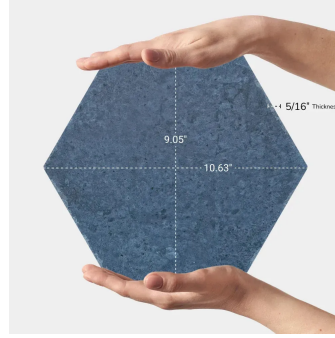

Blue 9" Hexagon Matte Porcelain Tile

[View Product](#)

SKU	ATHEXAZL	Material	Porcelain
Item size	9.05x10.63 inch	Thickness	5/16 inch
Tile Finish	Matte	Mounting type	Loose
Coverage	0.505	Priced By	sf
Sold By	box	Pieces Per Box	16
Sq Ft Per Box	8.073	Weight	4.09
Tile Use	Outdoors, Indoor Walls, Light traffic floors, High traffic floors, Shower Walls, Shower Floor, Steam Room, Swimming Pool, Heat areas up to 150F, Commercial walls, Commercial Floors	Recommended thinset	Laticrete 254 Platinum
Recommended Grout 1	Laticrete Permacolor White		