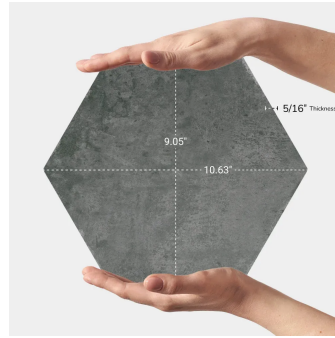

Gray 9" Hexagon Matte Porcelain Tile

[View Product](#)

SKU	ATHEXLAV	Material	Porcelain
Item size	9.05x10.63 inch	Thickness	5/16 inch
Tile Finish	Matte	Mounting type	Loose
Coverage	0.505	Priced By	sf
Sold By	box	Pieces Per Box	16
Sq Ft Per Box	8.073	Weight	4.09
Tile Use	Outdoors, Indoor Walls, Light traffic floors, High traffic floors, Shower Walls, Shower Floor, Steam Room, Swimming Pool, Heat areas up to 150F, Commercial walls, Commercial Floors	Recommended thinset	Laticrete 254 Platinum
Recommended Grout 1	Laticrete Permacolor White		