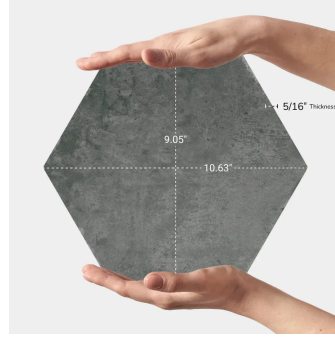

Gray 9" Hexagon Matte Porcelain Tile

[View Product](#)

SKU	ATHEXLAV	Material	Porcelain
Item size	9.05x10.63 inch	Thickness	5/16 inch
Tile Finish	Matte	Mounting type	Loose
Coverage	0.505	Priced By	sf
Sold By	box	Pieces Per Box	16
Sq Ft Per Box	8.073	Weight	4.09
Tile Use	Outdoors, Indoor Walls, Light traffic floors, High traffic floors, Shower Walls, Shower Floor, Steam Room, Swimming Pool, Heat areas up to 150F, Commercial walls, Commercial Floors	Recommended thinset	Laticrete 254 Platinum
Recommended Grout 1	Laticrete Permacolor White		