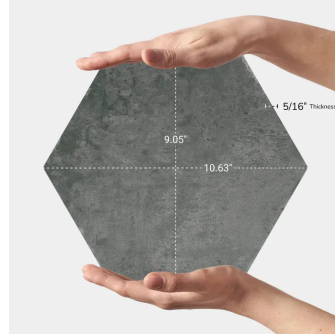

# Gray 9" Hexagon Matte Porcelain Tile

[View Product](#)

SKU	ATHEXLAV
Item size	9.05x10.63 inch
Tile Finish	Matte
Coverage	0.505
Sold By	box
Sq Ft Per Box	8.073
Tile Use	Outdoors, Indoor Walls, Light traffic floors, High traffic floors, Shower Walls, Shower Floor, Steam Room, Swimming Pool, Heat areas up to 150F, Commercial walls, Commercial Floors

Material	Porcelain
Thickness	5/16 inch
Mounting type	Loose
Priced By	sf
Pieces Per Box	16
Weight	4.09
Recommended thinset	Laticrete 254 Platinum

Recommended Grout 1      Laticrete Permacolor White