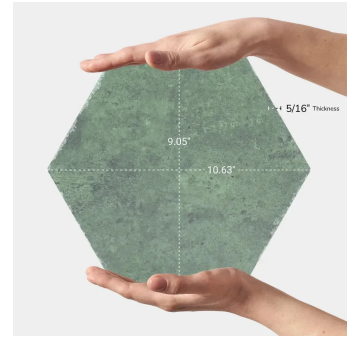

Green 9" Hexagon Matte Porcelain Tile

[View Product](#)

SKU	ATHEXESM
Item size	9.05x10.63 inch
Tile Finish	Matte
Coverage	0.505
Sold By	box
Sq Ft Per Box	8.073
Tile Use	Outdoors, Indoor Walls, Light traffic floors, High traffic floors, Shower Walls, Shower Floor, Steam Room, Swimming Pool, Heat areas up to 150F, Commercial walls, Commercial Floors

Material	Porcelain
Thickness	5/16 inch
Mounting type	Loose
Priced By	sf
Pieces Per Box	16
Weight	4.09
Recommended thinset	Laticrete 254 Platinum

Recommended Grout 1 Laticrete Permacolor White