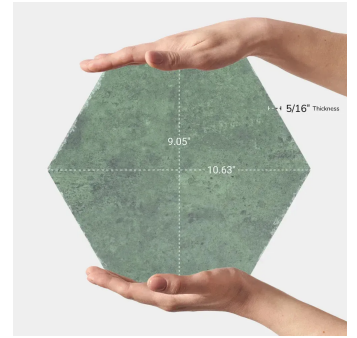

Green 9" Hexagon Matte Porcelain Tile

[View Product](#)

SKU	ATHEXESM
Item size	9.05x10.63 inch
Tile Finish	Matte
Coverage	0.505
Sold By	box
Sq Ft Per Box	8.073
Tile Use	Outdoors, Indoor Walls, Light traffic floors, High traffic floors, Shower Walls, Shower Floor, Steam Room, Swimming Pool, Heat areas up to 150F, Commercial walls, Commercial Floors

Material	Porcelain
Thickness	5/16 inch
Mounting type	Loose
Priced By	sf
Pieces Per Box	16
Weight	4.09
Recommended thinset	Laticrete 254 Platinum

Recommended Grout 1 Laticrete Permacolor White