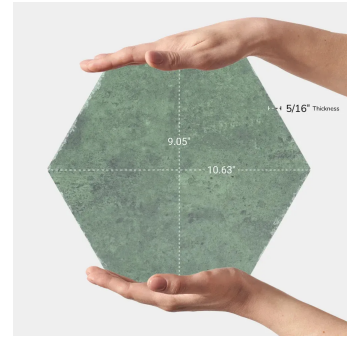

Green 9" Hexagon Matte Porcelain Tile

[View Product](#)

SKU	ATHEXESM	Material	Porcelain
Item size	9.05x10.63 inch	Thickness	5/16 inch
Tile Finish	Matte	Mounting type	Loose
Coverage	0.505	Priced By	sf
Sold By	box	Pieces Per Box	16
Sq Ft Per Box	8.073	Weight	4.09
Tile Use	Outdoors, Indoor Walls, Light traffic floors, High traffic floors, Shower Walls, Shower Floor, Steam Room, Swimming Pool, Heat areas up to 150F, Commercial walls, Commercial Floors	Recommended thinset	Laticrete 254 Platinum
Recommended Grout 1	Laticrete Permacolor White		