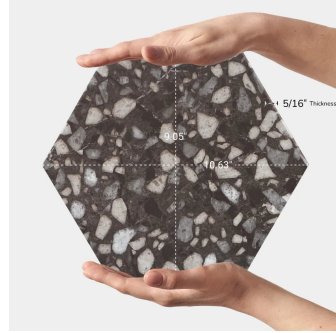

Black 9" Terrazo Look Hexagon Matte Porcelain Tile

[View Product](#)

SKU	ATHEXTERBLK
Item size	9.05x10.63 inch
Tile Finish	Matte
Coverage	0.505
Sold By	box
Sq Ft Per Box	8.073
Tile Use	Outdoors, Indoor Walls, Light traffic floors, High traffic floors, Shower Walls, Shower Floor, Steam Room, Swimming Pool, Heat areas up to 150F, Commercial walls, Commercial Floors
Recommended Grout 1	Laticrete Permacolor White

Material	Porcelain
Thickness	5/16 inch
Mounting type	Loose
Priced By	sf
Pieces Per Box	16
Weight	4.09
Recommended thinset	Laticrete 254 Platinum