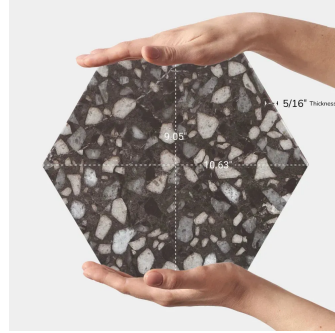

Black 9" Terrazo Look Hexagon Matte Porcelain Tile

[View Product](#)

| | | | |
|---------------------|--|---------------------|------------------------|
| SKU | ATHEXTERBLK | Material | Porcelain |
| Item size | 9.05x10.63 inch | Thickness | 5/16 inch |
| Tile Finish | Matte | Mounting type | Loose |
| Coverage | 0.505 | Priced By | sf |
| Sold By | box | Pieces Per Box | 16 |
| Sq Ft Per Box | 8.073 | Weight | 4.09 |
| Tile Use | Outdoors, Indoor Walls, Light traffic floors, High traffic floors, Shower Walls, Shower Floor, Steam Room, Swimming Pool, Heat areas up to 150F, Commercial walls, Commercial Floors | Recommended thinset | Laticrete 254 Platinum |
| Recommended Grout 1 | Laticrete Permacolor White | | |