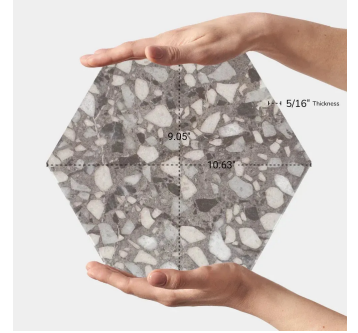

Gray 9" Terrazo Look Hexagon Matte Porcelain Tile

[View Product](#)

SKU	ATHEXTERGRY
Item size	9.05x10.63 inch
Tile Finish	Matte
Coverage	0.505
Sold By	box
Sq Ft Per Box	8.073
Tile Use	Outdoors, Indoor Walls, Light traffic floors, High traffic floors, Shower Walls, Shower Floor, Steam Room, Swimming Pool, Heat areas up to 150F, Commercial walls, Commercial Floors
Recommended Grout 1	Laticrete Permacolor White

Material	Porcelain
Thickness	5/16 inch
Mounting type	Loose
Priced By	sf
Pieces Per Box	16
Weight	4.09
Recommended thinset	Laticrete 254 Platinum