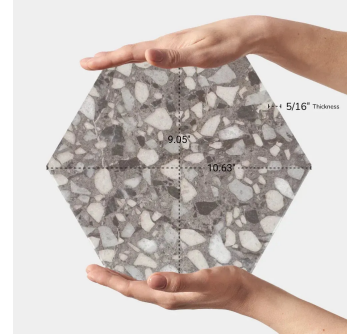

Gray 9" Terrazo Look Hexagon Matte Porcelain Tile

[View Product](#)

SKU	ATHEXTERGRY
Item size	9.05x10.63 inch
Tile Finish	Matte
Coverage	0.505
Sold By	box
Sq Ft Per Box	8.073
Tile Use	Outdoors, Indoor Walls, Light traffic floors, High traffic floors, Shower Walls, Shower Floor, Steam Room, Swimming Pool, Heat areas up to 150F, Commercial walls, Commercial Floors
Recommended Grout 1	Laticrete Permacolor White

Material	Porcelain
Thickness	5/16 inch
Mounting type	Loose
Priced By	sf
Pieces Per Box	16
Weight	4.09
Recommended thinset	Laticrete 254 Platinum