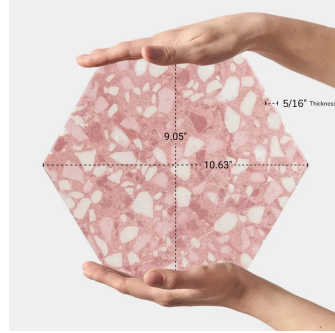

Rose Pink 9" Terrazo Look Hexagon Matte Porcelain Tile

[View Product](#)

SKU	ATHEXTERROS	Material	Porcelain
Item size	9.05x10.63 inch	Thickness	5/16 inch
Tile Finish	Matte	Mounting type	Loose
Coverage	0.505	Priced By	sf
Sold By	box	Pieces Per Box	16
Sq Ft Per Box	8.073	Weight	4.09
Tile Use	Outdoors, Indoor Walls, Light traffic floors, High traffic floors, Shower Walls, Shower Floor, Steam Room, Swimming Pool, Heat areas up to 150F, Commercial walls, Commercial Floors	Recommended thinset	Laticrete 254 Platinum
Recommended Grout 1	Laticrete Permacolor White		