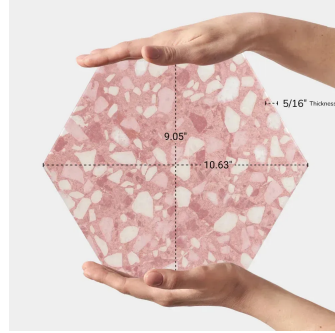

Rose Pink 9" Terrazo Look Hexagon Matte Porcelain Tile

[View Product](#)

SKU	ATHEXTERROS
Item size	9.05x10.63 inch
Tile Finish	Matte
Coverage	0.505
Sold By	box
Sq Ft Per Box	8.073
Tile Use	Outdoors, Indoor Walls, Light traffic floors, High traffic floors, Shower Walls, Shower Floor, Steam Room, Swimming Pool, Heat areas up to 150F, Commercial walls, Commercial Floors
Recommended Grout 1	Laticrete Permacolor White

Material	Porcelain
Thickness	5/16 inch
Mounting type	Loose
Priced By	sf
Pieces Per Box	16
Weight	4.09
Recommended thinset	Laticrete 254 Platinum