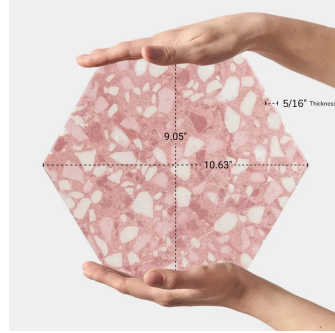

# Rose Pink 9" Terrazo Look Hexagon Matte Porcelain Tile

[View Product](#)

SKU	ATHEXTERROS	Material	Porcelain
Item size	9.05x10.63 inch	Thickness	5/16 inch
Tile Finish	Matte	Mounting type	Loose
Coverage	0.505	Priced By	sf
Sold By	box	Pieces Per Box	16
Sq Ft Per Box	8.073	Weight	4.09
Tile Use	Outdoors, Indoor Walls, Light traffic floors, High traffic floors, Shower Walls, Shower Floor, Steam Room, Swimming Pool, Heat areas up to 150F, Commercial walls, Commercial Floors	Recommended thinset	Laticrete 254 Platinum
Recommended Grout 1	Laticrete Permacolor White		