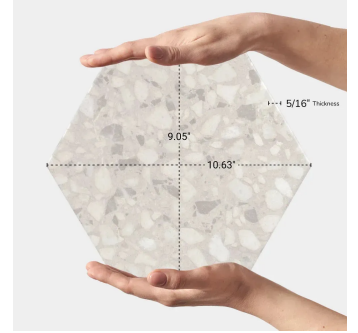

# Blanco Light 9" Terrazo Look Hexagon Matte Porcelain Tile

[View Product](#)

SKU	ATHEXTERTAL
Item size	9.05x10.63 inch
Tile Finish	Matte
Coverage	0.505
Sold By	box
Sq Ft Per Box	8.073
Tile Use	Outdoors, Indoor Walls, Light traffic floors, High traffic floors, Shower Walls, Shower Floor, Steam Room, Swimming Pool, Heat areas up to 150F, Commercial walls, Commercial Floors
Recommended Grout 1	Laticrete Permacolor White

Material	Porcelain
Thickness	5/16 inch
Mounting type	Loose
Priced By	sf
Pieces Per Box	16
Weight	4.09
Recommended thinset	Laticrete 254 Platinum