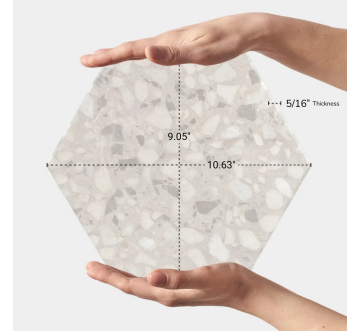

Blanco Light 9" Terrazo Look Hexagon Matte Porcelain Tile

[View Product](#)

SKU	ATHEXTERTAL
Item size	9.05x10.63 inch
Tile Finish	Matte
Coverage	0.505
Sold By	box
Sq Ft Per Box	8.073
Tile Use	Outdoors, Indoor Walls, Light traffic floors, High traffic floors, Shower Walls, Shower Floor, Steam Room, Swimming Pool, Heat areas up to 150F, Commercial walls, Commercial Floors
Recommended Grout 1	Laticrete Permacolor White

Material	Porcelain
Thickness	5/16 inch
Mounting type	Loose
Priced By	sf
Pieces Per Box	16
Weight	4.09
Recommended thinset	Laticrete 254 Platinum