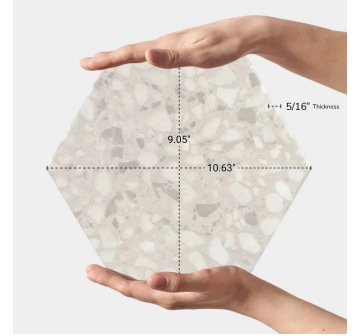

Blanco Light 9" Terrazo Look Hexagon Matte Porcelain Tile

[View Product](#)

SKU	ATHEXTERTAL
Item size	9.05x10.63 inch
Tile Finish	Matte
Coverage	0.505
Sold By	box
Sq Ft Per Box	8.073
Tile Use	Outdoors, Indoor Walls, Light traffic floors, High traffic floors, Shower Walls, Shower Floor, Steam Room, Swimming Pool, Heat areas up to 150F, Commercial walls, Commercial Floors
Recommended Grout 1	Laticrete Permacolor White

Material	Porcelain
Thickness	5/16 inch
Mounting type	Loose
Priced By	sf
Pieces Per Box	16
Weight	4.09
Recommended thinset	Laticrete 254 Platinum