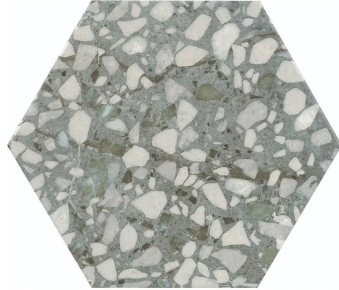

# Green 9" Terrazo Look Hexagon Matte Porcelain Tile

[View Product](#)

SKU	ATHEXTERSAG
Item size	9.05x10.63 inch
Tile Finish	Matte
Coverage	0.505
Sold By	box
Sq Ft Per Box	8.073
Tile Use	Outdoors, Indoor Walls, Light traffic floors, High traffic floors, Shower Walls, Shower Floor, Steam Room, Swimming Pool, Heat areas up to 150F, Commercial walls, Commercial Floors

Material	Porcelain
Thickness	5/16 inch
Mounting type	Loose
Priced By	sf
Pieces Per Box	16
Weight	4.09
Recommended thinset	Laticrete 254 Platinum

Recommended Grout 1      Laticrete Permacolor White