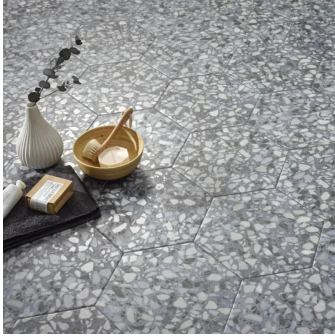

# Green 9" Terrazo Look Hexagon Matte Porcelain Tile

[View Product](#)

SKU	ATHEXTERSAG
Item size	9.05x10.63 inch
Tile Finish	Matte
Coverage	0.505
Sold By	box
Sq Ft Per Box	8.073
Tile Use	Outdoors, Indoor Walls, Light traffic floors, High traffic floors, Shower Walls, Shower Floor, Steam Room, Swimming Pool, Heat areas up to 150F, Commercial walls, Commercial Floors

Material	Porcelain
Thickness	5/16 inch
Mounting type	Loose
Priced By	sf
Pieces Per Box	16
Weight	4.09
Recommended thinset	Laticrete 254 Platinum

Recommended Grout 1      Laticrete Permacolor White