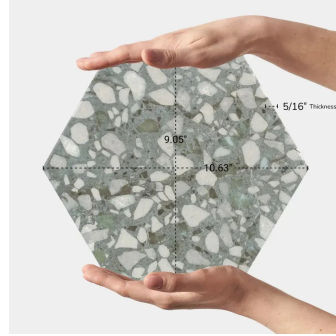

# Green 9" Terrazo Look Hexagon Matte Porcelain Tile

[View Product](#)

SKU	ATHEXTERSAG
Item size	9.05x10.63 inch
Tile Finish	Matte
Coverage	0.505
Sold By	box
Sq Ft Per Box	8.073
Tile Use	Outdoors, Indoor Walls, Light traffic floors, High traffic floors, Shower Walls, Shower Floor, Steam Room, Swimming Pool, Heat areas up to 150F, Commercial walls, Commercial Floors

Material	Porcelain
Thickness	5/16 inch
Mounting type	Loose
Priced By	sf
Pieces Per Box	16
Weight	4.09
Recommended thinset	Laticrete 254 Platinum

Recommended Grout 1      Laticrete Permacolor White