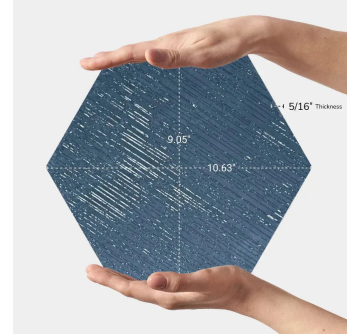

Nautical Blue 9" Hexagon Textured Porcelain Tile

[View Product](#)

SKU	ATHEXBORAZL
Item size	9.05x10.63 inch
Tile Finish	Textured
Coverage	0.505
Sold By	box
Sq Ft Per Box	8.073
Tile Use	Outdoors, Indoor Walls, Light traffic floors, High traffic floors, Shower Walls, Shower Floor, Steam Room, Swimming Pool, Heat areas up to 150F, Commercial walls, Commercial Floors

Material	Porcelain
Thickness	5/16 inch
Mounting type	Loose
Priced By	sf
Pieces Per Box	16
Weight	4.09
Recommended thinset	Laticrete 254 Platinum

Recommended Grout 1 Laticrete Permacolor White