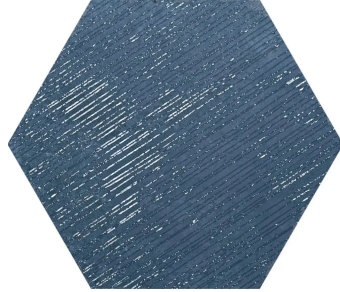

Nautical Blue 9" Hexagon Textured Porcelain Tile

[View Product](#)

SKU	ATHEXBORAZL
Item size	9.05x10.63 inch
Tile Finish	Textured
Coverage	0.505
Sold By	box
Sq Ft Per Box	8.073
Tile Use	Outdoors, Indoor Walls, Light traffic floors, High traffic floors, Shower Walls, Shower Floor, Steam Room, Swimming Pool, Heat areas up to 150F, Commercial walls, Commercial Floors

Material	Porcelain
Thickness	5/16 inch
Mounting type	Loose
Priced By	sf
Pieces Per Box	16
Weight	4.09
Recommended thinset	Laticrete 254 Platinum

Recommended Grout 1 Laticrete Permacolor White