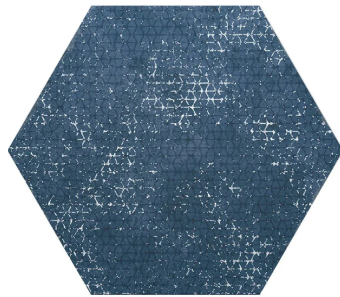

Nautical Blue 9" Hexagon Textured Porcelain Tile

[View Product](#)

SKU	ATHEXBORAZL
Item size	9.05x10.63 inch
Tile Finish	Textured
Coverage	0.505
Sold By	box
Sq Ft Per Box	8.073
Tile Use	Outdoors, Indoor Walls, Light traffic floors, High traffic floors, Shower Walls, Shower Floor, Steam Room, Swimming Pool, Heat areas up to 150F, Commercial walls, Commercial Floors

Material	Porcelain
Thickness	5/16 inch
Mounting type	Loose
Priced By	sf
Pieces Per Box	16
Weight	4.09
Recommended thinset	Laticrete 254 Platinum

Recommended Grout 1 Laticrete Permacolor White