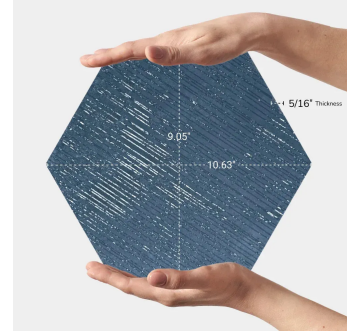

Nautical Blue 9" Hexagon Textured Porcelain Tile

[View Product](#)

SKU	ATHEXBORAZL
Item size	9.05x10.63 inch
Tile Finish	Textured
Coverage	0.505
Sold By	box
Sq Ft Per Box	8.073
Tile Use	Outdoors, Indoor Walls, Light traffic floors, High traffic floors, Shower Walls, Shower Floor, Steam Room, Swimming Pool, Heat areas up to 150F, Commercial walls, Commercial Floors

Material	Porcelain
Thickness	5/16 inch
Mounting type	Loose
Priced By	sf
Pieces Per Box	16
Weight	4.09
Recommended thinset	Laticrete 254 Platinum

Recommended Grout 1 Laticrete Permacolor White