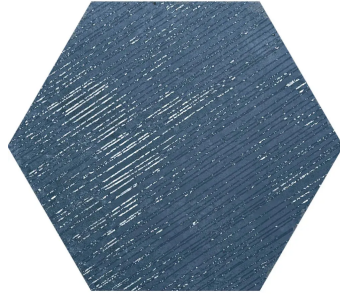

Nautical Blue 9" Hexagon Textured Porcelain Tile

[View Product](#)

SKU	ATHEXBORAZL
Item size	9.05x10.63 inch
Tile Finish	Textured
Coverage	0.505
Sold By	box
Sq Ft Per Box	8.073
Tile Use	Outdoors, Indoor Walls, Light traffic floors, High traffic floors, Shower Walls, Shower Floor, Steam Room, Swimming Pool, Heat areas up to 150F, Commercial walls, Commercial Floors

Material	Porcelain
Thickness	5/16 inch
Mounting type	Loose
Priced By	sf
Pieces Per Box	16
Weight	4.09
Recommended thinset	Laticrete 254 Platinum

Recommended Grout 1 Laticrete Permacolor White