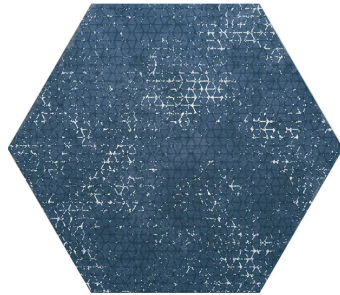

Nautical Blue 9" Hexagon Textured Porcelain Tile

[View Product](#)

SKU	ATHEXBORAZL
Item size	9.05x10.63 inch
Tile Finish	Textured
Coverage	0.505
Sold By	box
Sq Ft Per Box	8.073
Tile Use	Outdoors, Indoor Walls, Light traffic floors, High traffic floors, Shower Walls, Shower Floor, Steam Room, Swimming Pool, Heat areas up to 150F, Commercial walls, Commercial Floors

Material	Porcelain
Thickness	5/16 inch
Mounting type	Loose
Priced By	sf
Pieces Per Box	16
Weight	4.09
Recommended thinset	Laticrete 254 Platinum

Recommended Grout 1 Laticrete Permacolor White