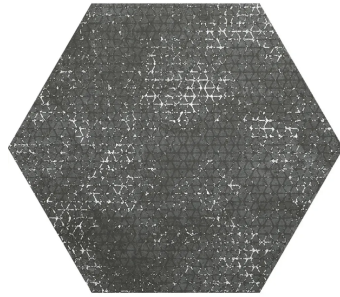

Dark Gray 9" Hexagon Textured Porcelain Tile

[View Product](#)

SKU	ATHEXBORLAV
Item size	9.05x10.63 inch
Tile Finish	Textured
Coverage	0.505
Sold By	box
Sq Ft Per Box	8.073
Tile Use	Outdoors, Indoor Walls, Light traffic floors, High traffic floors, Shower Walls, Shower Floor, Steam Room, Swimming Pool, Heat areas up to 150F, Commercial walls, Commercial Floors
Recommended Grout 1	Laticrete Permacolor White

Material	Porcelain
Thickness	5/16 inch
Mounting type	Loose
Priced By	sf
Pieces Per Box	16
Weight	4.09
Recommended thinset	Laticrete 254 Platinum