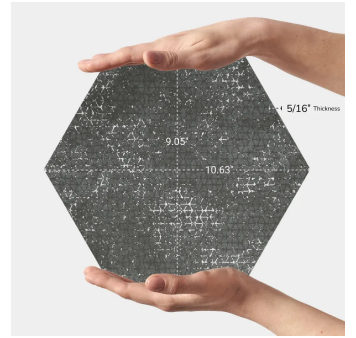

Dark Gray 9" Hexagon Textured Porcelain Tile

[View Product](#)

SKU	ATHEXBORLAV	Material	Porcelain
Item size	9.05x10.63 inch	Thickness	5/16 inch
Tile Finish	Textured	Mounting type	Loose
Coverage	0.505	Priced By	sf
Sold By	box	Pieces Per Box	16
Sq Ft Per Box	8.073	Weight	4.09
Tile Use	Outdoors, Indoor Walls, Light traffic floors, High traffic floors, Shower Walls, Shower Floor, Steam Room, Swimming Pool, Heat areas up to 150F, Commercial walls, Commercial Floors	Recommended thinset	Laticrete 254 Platinum
Recommended Grout 1	Laticrete Permacolor White		