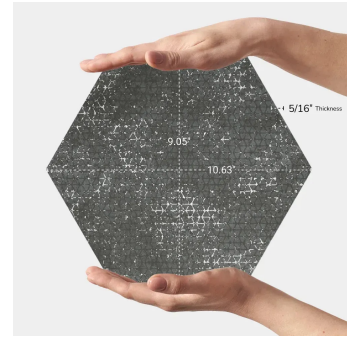

Dark Gray 9" Hexagon Textured Porcelain Tile

[View Product](#)

SKU	ATHEXBORLAV
Item size	9.05x10.63 inch
Tile Finish	Textured
Coverage	0.505
Sold By	box
Sq Ft Per Box	8.073
Tile Use	Outdoors, Indoor Walls, Light traffic floors, High traffic floors, Shower Walls, Shower Floor, Steam Room, Swimming Pool, Heat areas up to 150F, Commercial walls, Commercial Floors
Recommended Grout 1	Laticrete Permacolor White

Material	Porcelain
Thickness	5/16 inch
Mounting type	Loose
Priced By	sf
Pieces Per Box	16
Weight	4.09
Recommended thinset	Laticrete 254 Platinum