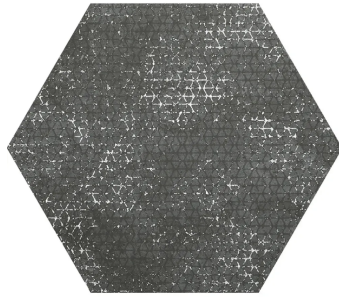

Dark Gray 9" Hexagon Textured Porcelain Tile

[View Product](#)

SKU	ATHEXBORLAV	Material	Porcelain
Item size	9.05x10.63 inch	Thickness	5/16 inch
Tile Finish	Textured	Mounting type	Loose
Coverage	0.505	Priced By	sf
Sold By	box	Pieces Per Box	16
Sq Ft Per Box	8.073	Weight	4.09
Tile Use	Outdoors, Indoor Walls, Light traffic floors, High traffic floors, Shower Walls, Shower Floor, Steam Room, Swimming Pool, Heat areas up to 150F, Commercial walls, Commercial Floors	Recommended thinset	Laticrete 254 Platinum
Recommended Grout 1	Laticrete Permacolor White		