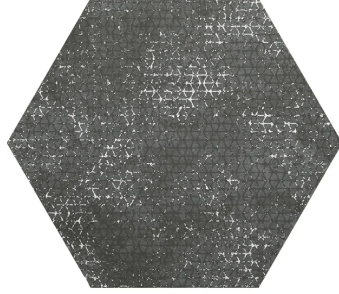

Dark Gray 9" Hexagon Textured Porcelain Tile

[View Product](#)

SKU	ATHEXBORLAV	Material	Porcelain
Item size	9.05x10.63 inch	Thickness	5/16 inch
Tile Finish	Textured	Mounting type	Loose
Coverage	0.505	Priced By	sf
Sold By	box	Pieces Per Box	16
Sq Ft Per Box	8.073	Weight	4.09
Tile Use	Outdoors, Indoor Walls, Light traffic floors, High traffic floors, Shower Walls, Shower Floor, Steam Room, Swimming Pool, Heat areas up to 150F, Commercial walls, Commercial Floors	Recommended thinset	Laticrete 254 Platinum
Recommended Grout 1	Laticrete Permacolor White		