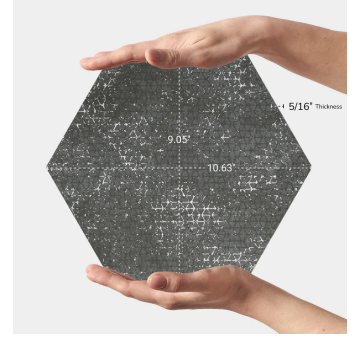

Dark Gray 9" Hexagon Textured Porcelain Tile

[View Product](#)

SKU	ATHEXBORLAV	Material	Porcelain
Item size	9.05x10.63 inch	Thickness	5/16 inch
Tile Finish	Textured	Mounting type	Loose
Coverage	0.505	Priced By	sf
Sold By	box	Pieces Per Box	16
Sq Ft Per Box	8.073	Weight	4.09
Tile Use	Outdoors, Indoor Walls, Light traffic floors, High traffic floors, Shower Walls, Shower Floor, Steam Room, Swimming Pool, Heat areas up to 150F, Commercial walls, Commercial Floors	Recommended thinset	Laticrete 254 Platinum
Recommended Grout 1	Laticrete Permacolor White		