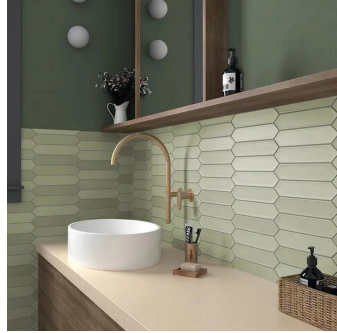

Bahia 2x10 Picket Matte Ceramic Wall Tile - Sample

[View Product](#)

SKU	ATALFBAH
Item size	2x10 inch
Tile Finish	Matte
Coverage	0.122
Sold By	box
Sq Ft Per Box	5.38
Tile Use	Indoor Walls, Light traffic floors, Shower Walls, Shower Floor, Steam Room, Heat areas up to 150F, Commercial walls
Tile Edges	Pressed
Recommended Grout 1	Laticrete Permacolor White

Material	Ceramic
Thickness	5/16 inch
Mounting type	Loose
Priced By	sf
Pieces Per Box	44
Weight	3.36
Shade Variation	V2 (slight)
Recommended thinset	Laticrete 254 Platinum
Country of Origin	Spain