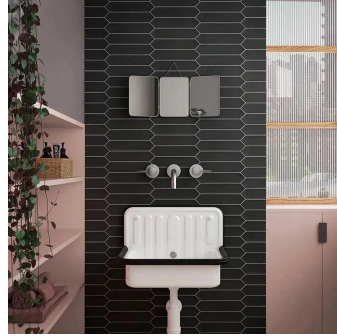

Black 2x10 Picket Matte Ceramic Wall Tile - Sample

[View Product](#)

SKU	ATALFBLK
Item size	2x10 inch
Tile Finish	Matte
Coverage	0.122
Sold By	box
Sq Ft Per Box	5.38
Tile Use	Indoor Walls, Light traffic floors, Shower Walls, Shower Floor, Steam Room, Heat areas up to 150F, Commercial walls
Tile Edges	Pressed
Recommended Grout 1	Laticrete Permacolor White

Material	Ceramic
Thickness	5/16 inch
Mounting type	Loose
Priced By	sf
Pieces Per Box	44
Weight	3.364
Shade Variation	V2 (slight)
Recommended thinset	Laticrete 254 Platinum
Country of Origin	Spain