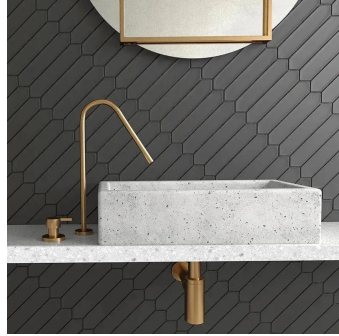

Black 2x10 Picket Matte Ceramic Wall Tile - Sample

[View Product](#)

SKU	ATALFBLK
Item size	2x10 inch
Tile Finish	Matte
Coverage	0.122
Sold By	box
Sq Ft Per Box	5.38
Tile Use	Indoor Walls, Light traffic floors, Shower Walls, Shower Floor, Steam Room, Heat areas up to 150F, Commercial walls
Tile Edges	Pressed
Recommended Grout 1	Laticrete Permacolor White

Material	Ceramic
Thickness	5/16 inch
Mounting type	Loose
Priced By	sf
Pieces Per Box	44
Weight	3.364
Shade Variation	V2 (slight)
Recommended thinset	Laticrete 254 Platinum
Country of Origin	Spain