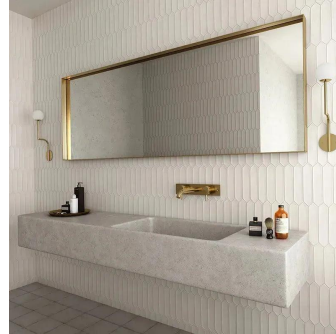

# White 2x10 Picket Matte Ceramic Wall Tile - Sample

[View Product](#)

SKU	ATALFWHT
Item size	2x10 inch
Tile Finish	Matte
Coverage	0.122
Sold By	box
Sq Ft Per Box	5.38
Tile Use	Indoor Walls, Light traffic floors, Shower Walls, Shower Floor, Steam Room, Heat areas up to 150F, Commercial walls
Tile Edges	Pressed
Recommended Grout 1	Laticrete Permacolor White

Material	Ceramic
Thickness	5/16 inch
Mounting type	Loose
Priced By	sf
Pieces Per Box	44
Weight	3.36
Shade Variation	V2 (slight)
Recommended thinset	Laticrete 254 Platinum
Country of Origin	Spain