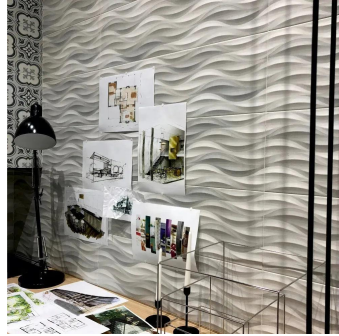

Lemnos 3D Carved Wave Gray 12x40 Matte Ceramic Tile - Sample

[View Product](#)

SKU	ATBRZGRDEC	Material	Ceramic
Item size	11.7x39.2 inch	Thickness	5/16 inch
Tile Finish	Matte	Mounting type	Loose
Coverage	3.185	Priced By	sf
Sold By	box	Pieces Per Box	5
Sq Ft Per Box	15.93	Weight	3
Tile Use	Indoor Walls, Light traffic floors, Shower Walls, Heat areas up to 150F, Commercial walls	Shade Variation	V2 (slight)
Tile Edges	Pressed	Recommended thinset	Laticrete 254 Platinum
Recommended Grout 1	Laticrete Permacolor White	Country of Origin	Spain