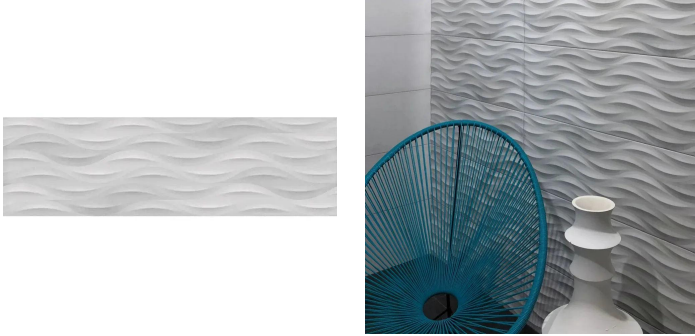

Lemnos 3D Carved Wave Ivory 12x40 Matte Ceramic Tile - Sample

[View Product](#)

SKU	ATBRZIVRDEC	Material	Ceramic
Item size	11.7x39.2 inch	Thickness	5/16 inch
Tile Finish	Matte	Mounting type	Loose
Coverage	3.185	Priced By	sf
Sold By	box	Pieces Per Box	5
Sq Ft Per Box	15.93	Weight	3
Tile Use	Indoor Walls, Light traffic floors, Shower Walls, Heat areas up to 150F, Commercial walls	Shade Variation	V2 (slight)
Tile Edges	Pressed	Recommended thinset	Laticrete 254 Platinum
Recommended Grout 1	Laticrete Permacolor White	Country of Origin	Spain