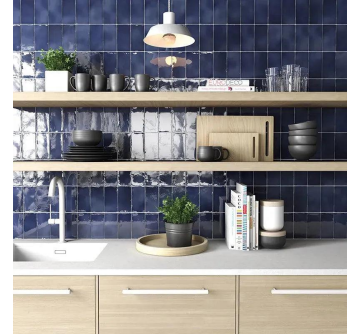

Ocean Blue 2.6x16 Glossy Ceramic Subway Tile - Sample

[View Product](#)

SKU	ATCREOCN2616
Item size	2.56x15.75 inch
Tile Finish	Glossy
Coverage	0.283
Sold By	box
Sq Ft Per Box	10.76
Tile Use	Indoor Walls, Light traffic floors, Shower Walls, Steam Room, Heat areas up to 150F, Commercial walls
Tile Edges	Pressed
Recommended Grout 1	Laticrete Permacolor White

Material	Ceramic
Thickness	5/16 inch
Mounting type	Loose
Priced By	sf
Pieces Per Box	38
Weight	3.21
Shade Variation	V3 (moderate)
Recommended thinset	Laticrete 254 Platinum
Country of Origin	Spain