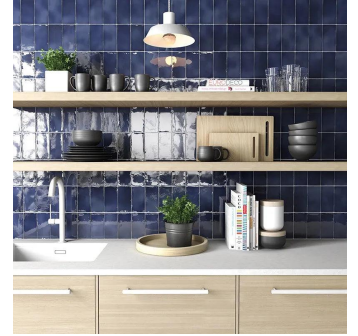

Ocean Blue 2.6x16 Glossy Ceramic Subway Tile - Sample

[View Product](#)

SKU	ATCREOCN2616	Material	Ceramic
Item size	2.56x15.75 inch	Thickness	5/16 inch
Tile Finish	Glossy	Mounting type	Loose
Coverage	0.283	Priced By	sf
Sold By	box	Pieces Per Box	38
Sq Ft Per Box	10.76	Weight	3.21
Tile Use	Indoor Walls, Light traffic floors, Shower Walls, Steam Room, Heat areas up to 150F, Commercial walls	Shade Variation	V3 (moderate)
Tile Edges	Pressed	Recommended thinset	Laticrete 254 Platinum
Recommended Grout 1	Laticrete Permacolor White	Country of Origin	Spain