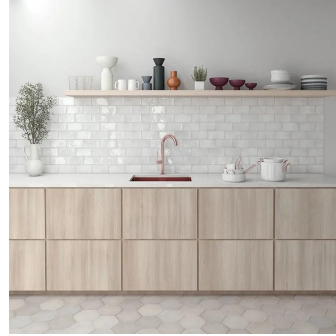

White 2.6x16 Glossy Ceramic Subway Tile - Sample

[View Product](#)

SKU	ATCREWHT2616
Item size	2.56x15.75 inch
Tile Finish	Glossy
Coverage	0.283
Sold By	box
Sq Ft Per Box	10.76
Tile Use	Indoor Walls, Light traffic floors, Shower Walls, Steam Room, Heat areas up to 150F, Commercial walls
Tile Edges	Pressed
Recommended Grout 1	Laticrete Permacolor White

Material	Ceramic
Thickness	5/16 inch
Mounting type	Loose
Priced By	sf
Pieces Per Box	38
Weight	3.206
Shade Variation	V3 (moderate)
Recommended thinset	Laticrete 254 Platinum
Country of Origin	Spain