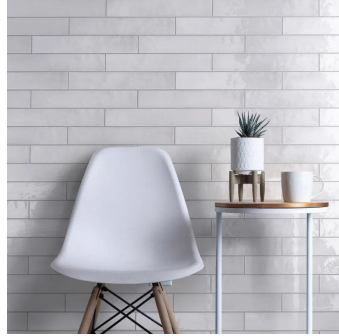

White 2.6x16 Glossy Ceramic Subway Tile - Sample

[View Product](#)

SKU	ATCREWHT2616
Item size	2.56x15.75 inch
Tile Finish	Glossy
Coverage	0.283
Sold By	box
Sq Ft Per Box	10.76
Tile Use	Indoor Walls, Light traffic floors, Shower Walls, Steam Room, Heat areas up to 150F, Commercial walls
Tile Edges	Pressed
Recommended Grout 1	Laticrete Permacolor White