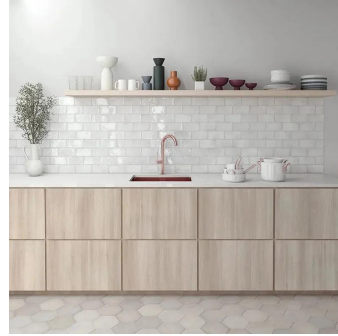

# White 2.6x16 Glossy Ceramic Subway Tile - Sample

[View Product](#)

SKU	ATCREWHT2616
Item size	2.56x15.75 inch
Tile Finish	Glossy
Coverage	0.283
Sold By	box
Sq Ft Per Box	10.76
Tile Use	Indoor Walls, Light traffic floors, Shower Walls, Steam Room, Heat areas up to 150F, Commercial walls
Tile Edges	Pressed
Recommended Grout 1	Laticrete Permacolor White

Material	Ceramic
Thickness	5/16 inch
Mounting type	Loose
Priced By	sf
Pieces Per Box	38
Weight	3.206
Shade Variation	V3 (moderate)
Recommended thinset	Laticrete 254 Platinum
Country of Origin	Spain