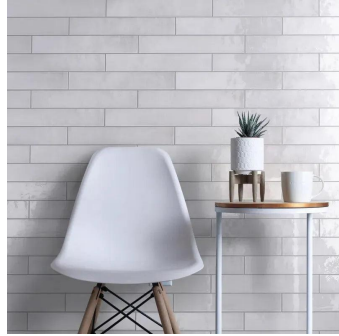

# White 2.6x16 Glossy Ceramic Subway Tile - Sample

[View Product](#)

SKU	ATCREWHT2616
Item size	2.56x15.75 inch
Tile Finish	Glossy
Coverage	0.283
Sold By	box
Sq Ft Per Box	10.76
Tile Use	Indoor Walls, Light traffic floors, Shower Walls, Steam Room, Heat areas up to 150F, Commercial walls
Tile Edges	Pressed
Recommended Grout 1	Laticrete Permacolor White