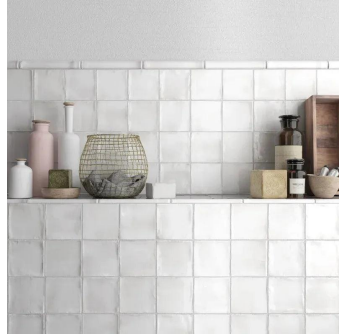

White 4x4 Glossy Ceramic Tile - Sample

[View Product](#)

SKU	ATCREWHT44
Item size	3.94x3.94 inch
Tile Finish	Glossy
Coverage	0.108
Sold By	box
Sq Ft Per Box	5.38
Tile Use	Indoor Walls, Light traffic floors, Shower Walls, Shower Floor, Steam Room, Heat areas up to 150F, Commercial walls
Tile Edges	Pressed
Recommended Grout 1	Laticrete Permacolor White

Material	Ceramic
Thickness	5/16 inch
Mounting type	Loose
Priced By	sf
Pieces Per Box	50
Weight	2.96
Shade Variation	V3 (moderate)
Recommended thinset	Laticrete 254 Platinum
Country of Origin	Spain