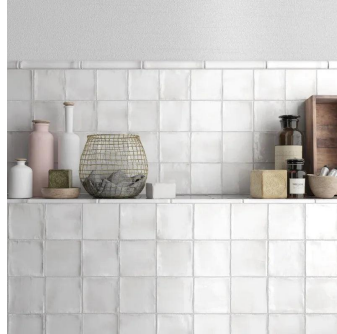

White 4x4 Glossy Ceramic Tile - Sample

[View Product](#)

SKU	ATCREWHT44	Material	Ceramic
Item size	3.94x3.94 inch	Thickness	5/16 inch
Tile Finish	Glossy	Mounting type	Loose
Coverage	0.108	Priced By	sf
Sold By	box	Pieces Per Box	50
Sq Ft Per Box	5.38	Weight	2.96
Tile Use	Indoor Walls, Light traffic floors, Shower Walls, Shower Floor, Steam Room, Heat areas up to 150F, Commercial walls	Shade Variation	V3 (moderate)
Tile Edges	Pressed	Recommended thinset	Laticrete 254 Platinum
Recommended Grout 1	Laticrete Permacolor White	Country of Origin	Spain