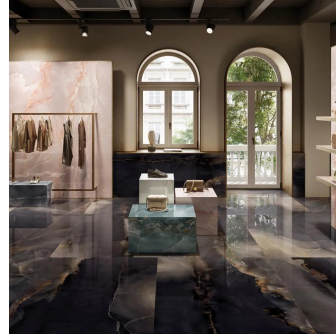

# Onyx Chic Black 24x48 Lappato Porcelain Tile - Sample

[View Product](#)

SKU	ATIMPONXBLK2448
Item size	24x48 inch
Tile Finish	Lappato
Coverage	7.750
Sold By	box
Sq Ft Per Box	15.501
Tile Use	Outdoors, Indoor Walls, Light traffic floors, High traffic floors, Shower Walls, Steam Room, Heat areas up to 150F, Commercial walls, Commercial Floors
Tile Edges	Rectified
Recommended Grout 1	Laticrete Permacolor White