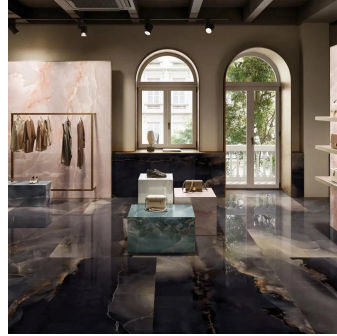

Onyx Chic Black 24x48 Lappato Porcelain Tile - Sample

[View Product](#)

SKU	ATIMPONXBLK2448
Item size	24x48 inch
Tile Finish	Lappato
Coverage	7.750
Sold By	box
Sq Ft Per Box	15.501
Tile Use	Outdoors, Indoor Walls, Light traffic floors, High traffic floors, Shower Walls, Steam Room, Heat areas up to 150F, Commercial walls, Commercial Floors
Tile Edges	Rectified
Recommended Grout 1	Laticrete Permacolor White