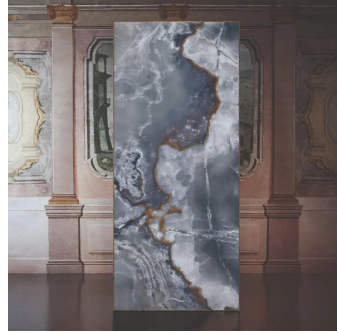

# Onyx Chic Blue 24x48 Lappato Porcelain Tile - Sample

[View Product](#)

SKU	ATIMPONXBLU2448
Item size	24x48 inch
Tile Finish	Lappato
Coverage	7.750
Sold By	box
Sq Ft Per Box	15.501
Tile Use	Outdoors, Indoor Walls, Light traffic floors, High traffic floors, Shower Walls, Steam Room, Heat areas up to 150F, Commercial walls, Commercial Floors
Tile Edges	Rectified
Recommended Grout 1	Laticrete Permacolor White

Material	Porcelain
Thickness	3/8 inch
Mounting type	Loose
Priced By	sf
Pieces Per Box	2
Weight	4.506
Shade Variation	V3 (moderate)
Recommended thinset	Laticrete 254 Platinum
Country of Origin	Italy