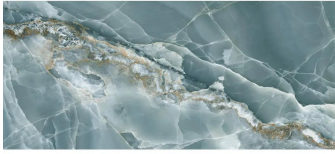

# Onyx Chic Green 24x48 Lappato Porcelain Tile - Sample

[View Product](#)

SKU	ATIMPONXGRN2448
Item size	24x48 inch
Tile Finish	Lappato
Coverage	7.750
Sold By	box
Sq Ft Per Box	15.501
Tile Use	Outdoors, Indoor Walls, Light traffic floors, High traffic floors, Shower Walls, Steam Room, Heat areas up to 150F, Commercial walls, Commercial Floors
Tile Edges	Rectified
Recommended Grout 1	Laticrete Permacolor White

Material	Porcelain
Thickness	3/8 inch
Mounting type	Loose
Priced By	sf
Pieces Per Box	2
Weight	4.506
Shade Variation	V3 (moderate)
Recommended thinset	Laticrete 254 Platinum
Country of Origin	Italy