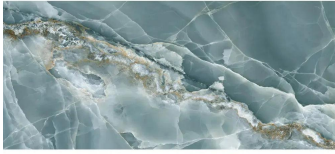

Onyx Chic Green 24x48 Lappato Porcelain Tile - Sample

[View Product](#)

SKU	ATIMPONXGRN2448
Item size	24x48 inch
Tile Finish	Lappato
Coverage	7.750
Sold By	box
Sq Ft Per Box	15.501
Tile Use	Outdoors, Indoor Walls, Light traffic floors, High traffic floors, Shower Walls, Steam Room, Heat areas up to 150F, Commercial walls, Commercial Floors
Tile Edges	Rectified
Recommended Grout 1	Laticrete Permacolor White

Material	Porcelain
Thickness	3/8 inch
Mounting type	Loose
Priced By	sf
Pieces Per Box	2
Weight	4.506
Shade Variation	V3 (moderate)
Recommended thinset	Laticrete 254 Platinum
Country of Origin	Italy