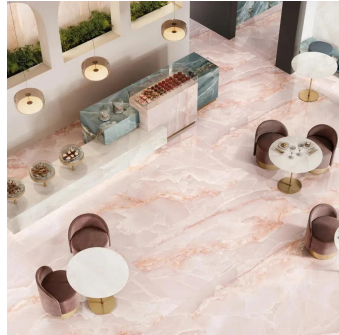

Onyx Chic Pink 24x48 Lappato Porcelain Tile - Sample

[View Product](#)

SKU	ATIMPONXPNK2448
Item size	24x48 inch
Tile Finish	Lappato
Coverage	7.750
Sold By	box
Sq Ft Per Box	15.501
Tile Use	Outdoors, Indoor Walls, Light traffic floors, High traffic floors, Shower Walls, Steam Room, Heat areas up to 150F, Commercial walls, Commercial Floors
Tile Edges	Rectified
Recommended Grout 1	Laticrete Permacolor White