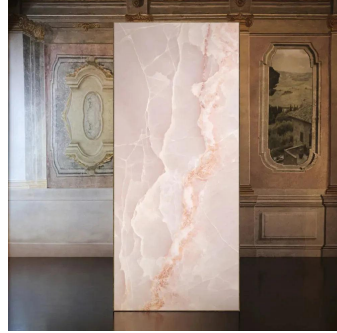

Onyx Chic Pink 24x48 Lappato Porcelain Tile - Sample

[View Product](#)

SKU	ATIMPONXPNK2448
Item size	24x48 inch
Tile Finish	Lappato
Coverage	7.750
Sold By	box
Sq Ft Per Box	15.501
Tile Use	Outdoors, Indoor Walls, Light traffic floors, High traffic floors, Shower Walls, Steam Room, Heat areas up to 150F, Commercial walls, Commercial Floors
Tile Edges	Rectified
Recommended Grout 1	Laticrete Permacolor White

Material	Porcelain
Thickness	3/8 inch
Mounting type	Loose
Priced By	sf
Pieces Per Box	2
Weight	4.506
Shade Variation	V3 (moderate)
Recommended thinset	Laticrete 254 Platinum
Country of Origin	Italy