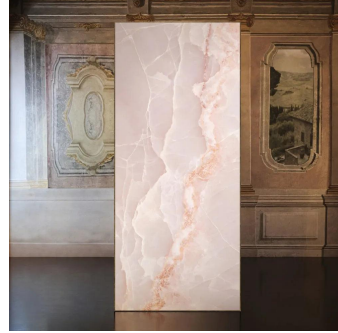

# Onyx Chic Pink 24x48 Lappato Porcelain Tile - Sample

[View Product](#)

SKU	ATIMPONXPNK2448
Item size	24x48 inch
Tile Finish	Lappato
Coverage	7.750
Sold By	box
Sq Ft Per Box	15.501
Tile Use	Outdoors, Indoor Walls, Light traffic floors, High traffic floors, Shower Walls, Steam Room, Heat areas up to 150F, Commercial walls, Commercial Floors
Tile Edges	Rectified
Recommended Grout 1	Laticrete Permacolor White

Material	Porcelain
Thickness	3/8 inch
Mounting type	Loose
Priced By	sf
Pieces Per Box	2
Weight	4.506
Shade Variation	V3 (moderate)
Recommended thinset	Laticrete 254 Platinum
Country of Origin	Italy