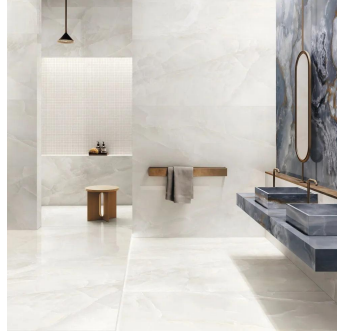

# Onyx Chic White 24x48 Lappato Porcelain Tile - Sample

[View Product](#)

SKU	ATIMPONXWHT2448
Item size	24x48 inch
Tile Finish	Lappato
Coverage	7.750
Sold By	box
Sq Ft Per Box	15.501
Tile Use	Outdoors, Indoor Walls, Light traffic floors, High traffic floors, Shower Walls, Steam Room, Heat areas up to 150F, Commercial walls, Commercial Floors
Tile Edges	Rectified
Recommended Grout 1	Laticrete Permacolor White

Material	Porcelain
Thickness	3/8 inch
Mounting type	Loose
Priced By	sf
Pieces Per Box	2
Weight	4.506
Shade Variation	V3 (moderate)
Recommended thinset	Laticrete 254 Platinum
Country of Origin	Italy