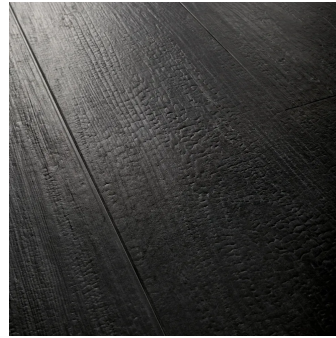

Black 10x60 Matte Porcelain Tile - Sample

[View Product](#)

SKU	ATKASNOT1060
Item size	9.85x59 inch
Tile Finish	Matte
Coverage	4.035
Sold By	box
Sq Ft Per Box	12.11
Tile Use	Outdoors, Indoor Walls, Light traffic floors, High traffic floors, Shower Walls, Shower Floor, Steam Room, Heat areas up to 150F, Commercial walls, Commercial Floors
Tile Edges	Rectified
Recommended Grout 1	Laticrete Permacolor Raven Black

Material	Porcelain
Thickness	5/16 inch
Mounting type	Loose
Priced By	sf
Pieces Per Box	3
Weight	4.23
Shade Variation	V2 (slight)
Recommended thinset	Laticrete 254 Platinum
Country of Origin	Italy