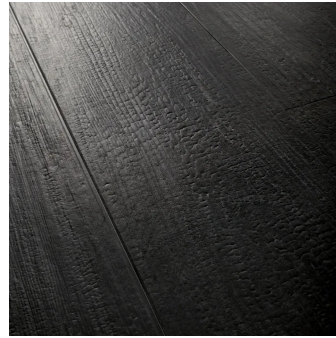

Black 10x60 Matte Porcelain Tile - Sample

[View Product](#)

SKU	ATKASNOT1060	Material	Porcelain
Item size	9.85x59 inch	Thickness	5/16 inch
Tile Finish	Matte	Mounting type	Loose
Coverage	4.035	Priced By	sf
Sold By	box	Pieces Per Box	3
Sq Ft Per Box	12.11	Weight	4.23
Tile Use	Outdoors, Indoor Walls, Light traffic floors, High traffic floors, Shower Walls, Shower Floor, Steam Room, Heat areas up to 150F, Commercial walls, Commercial Floors	Shade Variation	V2 (slight)
Tile Edges	Rectified	Recommended thinset	Laticrete 254 Platinum
Recommended Grout 1	Laticrete Permacolor Raven Black	Country of Origin	Italy