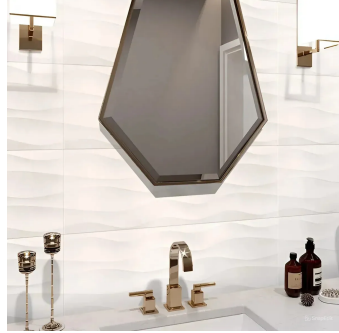

Infinity Waves White 12x36 3D Satin Ceramic Tile - Sample

[View Product](#)

SKU	ATMATBLNWAV	Material	Ceramic
Item size	11.7x35.2 inch	Thickness	5/16 inch
Tile Finish	Satin	Mounting type	Loose
Coverage	2.86	Priced By	sf
Sold By	box	Pieces Per Box	6
Sq Ft Per Box	17.16	Weight	2.86
Tile Use	Outdoors, Indoor Walls, Shower Walls, Steam Room, Heat areas up to 150F, Commercial walls	Shade Variation	V1 (uniform)
Tile Edges	Rectified	Recommended thinset	Laticrete 254 Platinum
Recommended Grout 1	Laticrete Permacolor White	Country of Origin	Spain