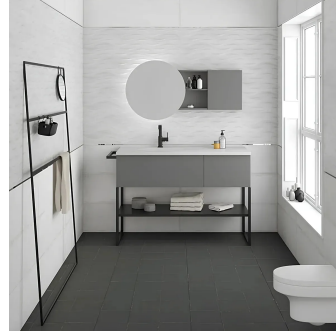

Infinity Waves White 12x36 3D Satin Ceramic Tile - Sample

[View Product](#)

SKU	ATMATBLNWAV	Material	Ceramic
Item size	11.7x35.2 inch	Thickness	5/16 inch
Tile Finish	Satin	Mounting type	Loose
Coverage	2.86	Priced By	sf
Sold By	box	Pieces Per Box	6
Sq Ft Per Box	17.16	Weight	2.86
Tile Use	Outdoors, Indoor Walls, Shower Walls, Steam Room, Heat areas up to 150F, Commercial walls	Shade Variation	V1 (uniform)
Tile Edges	Rectified	Recommended thinset	Laticrete 254 Platinum
Recommended Grout 1	Laticrete Permacolor White	Country of Origin	Spain