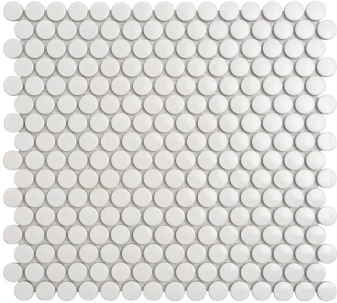

White 1" Penny Round Polished Porcelain Mosaic - Sample

[View Product](#)

| | | | |
|---------------------|--|---------------------|----------------------|
| SKU | ATORB01WTG | Material | Porcelain |
| Item size | 11.46x12.4 inch | Thickness | 1/4 inch |
| Tile Finish | Glossy | Mounting type | Mesh Mounted |
| Coverage | 0.987 | Priced By | sheet |
| Sold By | sheet | Pieces Per Box | 10 |
| Sq Ft Per Box | 9.87 | Weight | 1.75 |
| Tile Use | Outdoors, Indoor Walls, Light traffic floors, High traffic floors, Shower Walls, Shower Floor, Steam Room, Swimming Pool, Heat areas up to 150F, Commercial walls, Commercial Floors | Shade Variation | V3 (moderate) |
| Recommended thinset | Laticrete 254 Platinum | Recommended Grout 1 | Laticrete Permacolor |
| Country of Origin | Thailand | | |