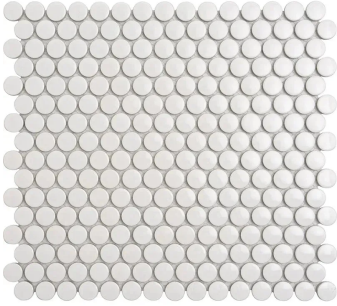

White 1" Penny Round Polished Porcelain Mosaic - Sample

[View Product](#)

SKU	ATORB01WTG	Material	Porcelain
Item size	11.46x12.4 inch	Thickness	1/4 inch
Tile Finish	Glossy	Mounting type	Mesh Mounted
Coverage	0.987	Priced By	sheet
Sold By	sheet	Pieces Per Box	10
Sq Ft Per Box	9.87	Weight	1.75
Tile Use	Outdoors, Indoor Walls, Light traffic floors, High traffic floors, Shower Walls, Shower Floor, Steam Room, Swimming Pool, Heat areas up to 150F, Commercial walls, Commercial Floors	Shade Variation	V3 (moderate)
Recommended thinset	Laticrete 254 Platinum	Recommended Grout 1	Laticrete Permacolor
Country of Origin	Thailand		