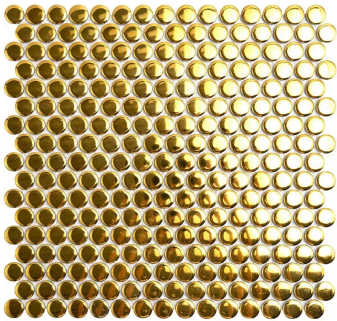

Gold 1" Penny Round Polished Porcelain Mosaic - Sample

[View Product](#)

SKU	ATORB06GDG	Material	Porcelain
Item size	11.46x12.4 inch	Thickness	1/4 inch
Tile Finish	Glossy	Mounting type	Mesh Mounted
Coverage	0.987	Priced By	sheet
Sold By	sheet	Pieces Per Box	10
Sq Ft Per Box	9.87	Weight	1.75
Tile Use	Outdoors, Indoor Walls, Light traffic floors, High traffic floors, Shower Walls, Shower Floor, Heat areas up to 150F, Commercial walls	Shade Variation	V3 (moderate)
Recommended thinset	Laticrete 254 Platinum	Recommended Grout 1	Laticrete Permacolor
Country of Origin	Thailand		