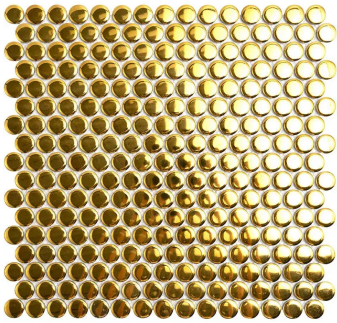

Gold 1" Penny Round Polished Porcelain Mosaic - Sample

[View Product](#)

SKU	ATORB06GDG	Material	Porcelain
Item size	11.46x12.4 inch	Thickness	1/4 inch
Tile Finish	Glossy	Mounting type	Mesh Mounted
Coverage	0.987	Priced By	sheet
Sold By	sheet	Pieces Per Box	10
Sq Ft Per Box	9.87	Weight	1.75
Tile Use	Outdoors, Indoor Walls, Light traffic floors, High traffic floors, Shower Walls, Shower Floor, Heat areas up to 150F, Commercial walls	Shade Variation	V3 (moderate)
Recommended thinset	Laticrete 254 Platinum	Recommended Grout 1	Laticrete Permacolor
Country of Origin	Thailand		