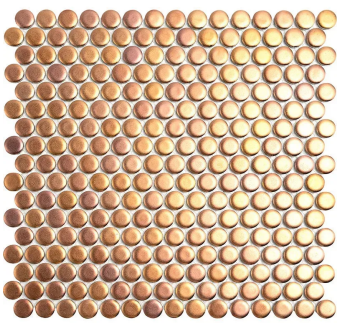

Copper 1" Penny Round Matte Porcelain Mosaic - Sample

[View Product](#)

SKU	ATORB07BZM
Item size	11.46x12.4 inch
Tile Finish	Matte
Coverage	0.987
Sold By	sheet
Sq Ft Per Box	9.87
Tile Use	Outdoors, Indoor Walls, Light traffic floors, High traffic floors, Shower Walls, Shower Floor, Heat areas up to 150F, Commercial walls, Commercial Floors
Recommended thinset	Laticrete 254 Platinum
Country of Origin	Thailand

Material	Porcelain
Thickness	1/4 inch
Mounting type	Mesh Mounted
Priced By	sheet
Pieces Per Box	10
Weight	1.75
Shade Variation	V3 (moderate)
Recommended Grout 1	Laticrete Permacolor