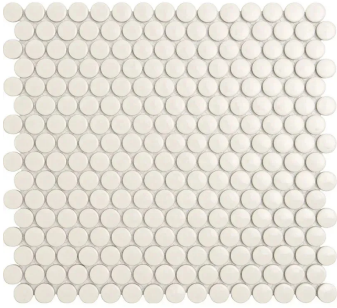

Beige 1" Penny Round Polished Porcelain Mosaic - Sample

[View Product](#)

SKU	ATORB09BGG	Material	Porcelain
Item size	11.46x12.4 inch	Thickness	1/4 inch
Tile Finish	Glossy	Mounting type	Mesh Mounted
Coverage	0.987	Priced By	sheet
Sold By	sheet	Pieces Per Box	10
Sq Ft Per Box	9.87	Weight	1.75
Tile Use	Outdoors, Indoor Walls, Light traffic floors, High traffic floors, Shower Walls, Shower Floor, Steam Room, Swimming Pool, Heat areas up to 150F, Commercial walls, Commercial Floors	Shade Variation	V3 (moderate)
Recommended thinset	Laticrete 254 Platinum	Recommended Grout 1	Laticrete Permacolor
Country of Origin	Thailand		