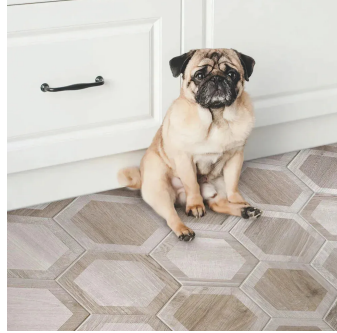

Silver 10" Hexagon Matte Wood Look Porcelain Tile - Sample

[View Product](#)

SKU	ATROYARGHEX	Material	Porcelain
Item size	9.5x9.5 inch	Thickness	5/16 inch
Tile Finish	Matte	Mounting type	Loose
Coverage	0.627	Priced By	sf
Sold By	box	Pieces Per Box	20
Sq Ft Per Box	10.43	Weight	4.32
Tile Use	Outdoors, Indoor Walls, Light traffic floors, High traffic floors, Shower Walls, Shower Floor, Steam Room, Heat areas up to 150F, Commercial walls, Commercial Floors	Shade Variation	V3 (moderate)
Tile Edges	Pressed	Recommended thinset	Laticrete 254 Platinum
Recommended Grout 1	Laticrete Permacolor White	Country of Origin	Italy