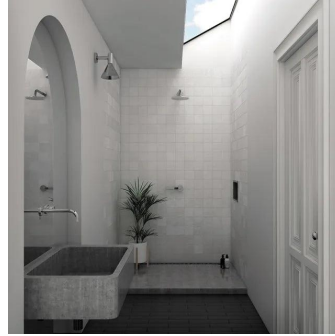

Malaga Blanc 5x5 Ceramic Tile - Sample

[View Product](#)

SKU	ATSATBLN55	Material	Ceramic
Item size	5.2x5.2 inch	Thickness	5/16 inch
Tile Finish	Glossy	Mounting type	Loose
Coverage	0.189	Priced By	sf
Sold By	box	Pieces Per Box	57
Sq Ft Per Box	10.761	Weight	3.48
Tile Use	Indoor Walls, Light traffic floors, Shower Walls, Shower Floor, Steam Room, Heat areas up to 150F, Commercial walls	Shade Variation	V3 (moderate)
Tile Edges	Pressed	Recommended thinset	Laticrete 254 Platinum
Recommended Grout 1	Laticrete Permacolor White	Country of Origin	Spain