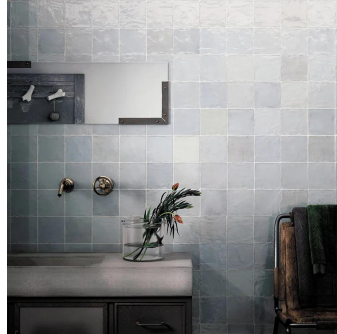

Malaga Lavanda Blue 5x5 Ceramic Tile - Sample

[View Product](#)

SKU	ATSATLAV55	Material	Ceramic
Item size	5.2x5.2 inch	Thickness	5/16 inch
Tile Finish	Glossy	Mounting type	Loose
Coverage	0.189	Priced By	sf
Sold By	box	Pieces Per Box	57
Sq Ft Per Box	10.761	Weight	3.481
Tile Use	Indoor Walls, Light traffic floors, Shower Walls, Shower Floor, Steam Room, Heat areas up to 150F, Commercial walls	Shade Variation	V3 (moderate)
Tile Edges	Pressed	Recommended thinset	Laticrete 254 Platinum
Recommended Grout 1	Laticrete Permacolor White	Country of Origin	Spain