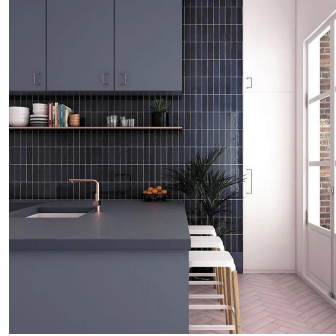

Malaga Blue Reef 2.5X8 Ceramic Subway Tile - Sample

[View Product](#)

SKU	ATSATRF258
Item size	2.58x7.9 inch
Tile Finish	Glossy
Coverage	0.142
Sold By	box
Sq Ft Per Box	5.379
Tile Use	Indoor Walls, Light traffic floors, Shower Walls, Shower Floor, Steam Room, Heat areas up to 150F, Commercial walls
Tile Edges	Pressed
Recommended Grout 1	Laticrete Permacolor White