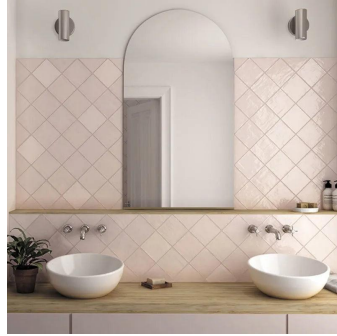

Malaga Rose 5x5 Ceramic Tile - Sample

[View Product](#)

SKU	ATSATROS55	Material	Ceramic
Item size	5.2x5.2 inch	Thickness	5/16 inch
Tile Finish	Glossy	Mounting type	Loose
Coverage	0.189	Priced By	sf
Sold By	box	Pieces Per Box	57
Sq Ft Per Box	10.761	Weight	3.481
Tile Use	Indoor Walls, Light traffic floors, Shower Walls, Shower Floor, Steam Room, Heat areas up to 150F, Commercial walls	Shade Variation	V3 (moderate)
Tile Edges	Pressed	Recommended thinset	Laticrete 254 Platinum
Recommended Grout 1	Laticrete Permacolor White	Country of Origin	Spain