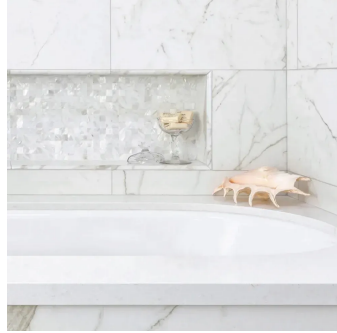

White Shell 1x1 Square Polished Mosaic Tile - Sample

[View Product](#)

| | | | |
|---------------------|---|---------------------|------------------------|
| SKU | ATSMA44009A | Material | Shell |
| Item size | 11.8x11.8 inch | Thickness | 5/64 inch |
| Tile Finish | Polished | Mounting type | Mesh Mounted |
| Coverage | 0.967 | Priced By | sheet |
| Sold By | sheet | Pieces Per Box | 20 |
| Sq Ft Per Box | 19.339 | Weight | 0.8 |
| Tile Use | Indoor Walls, Light traffic floors, Shower Walls, Heat areas up to 150F, Commercial walls | Recommended thinset | Laticrete 254 Platinum |
| Recommended Grout 1 | Laticrete Permacolor Unsanded White | Country of Origin | China |