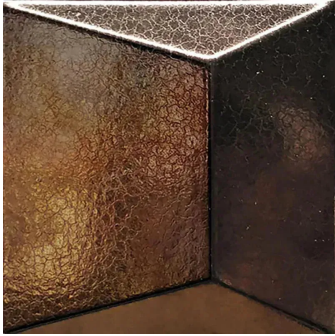

# Copper 5x5 3D Metal Look Polished Porcelain Tile - Sample

[View Product](#)

SKU	ATSTLCOPDIM
Item size	4.9x4.9 inch
Tile Finish	Glossy
Coverage	0.167
Sold By	piece
Sq Ft Per Box	5.67
Tile Use	Indoor Walls, Shower Walls, Heat areas up to 150F, Commercial walls
Tile Edges	Pressed
Recommended Grout 1	Laticrete Permacolor White

Material	Porcelain
Thickness	3/4 inch
Mounting type	Loose
Priced By	piece
Pieces Per Box	34
Weight	0.50
Shade Variation	V2 (slight)
Recommended thinset	Laticrete 254 Platinum
Country of Origin	Spain